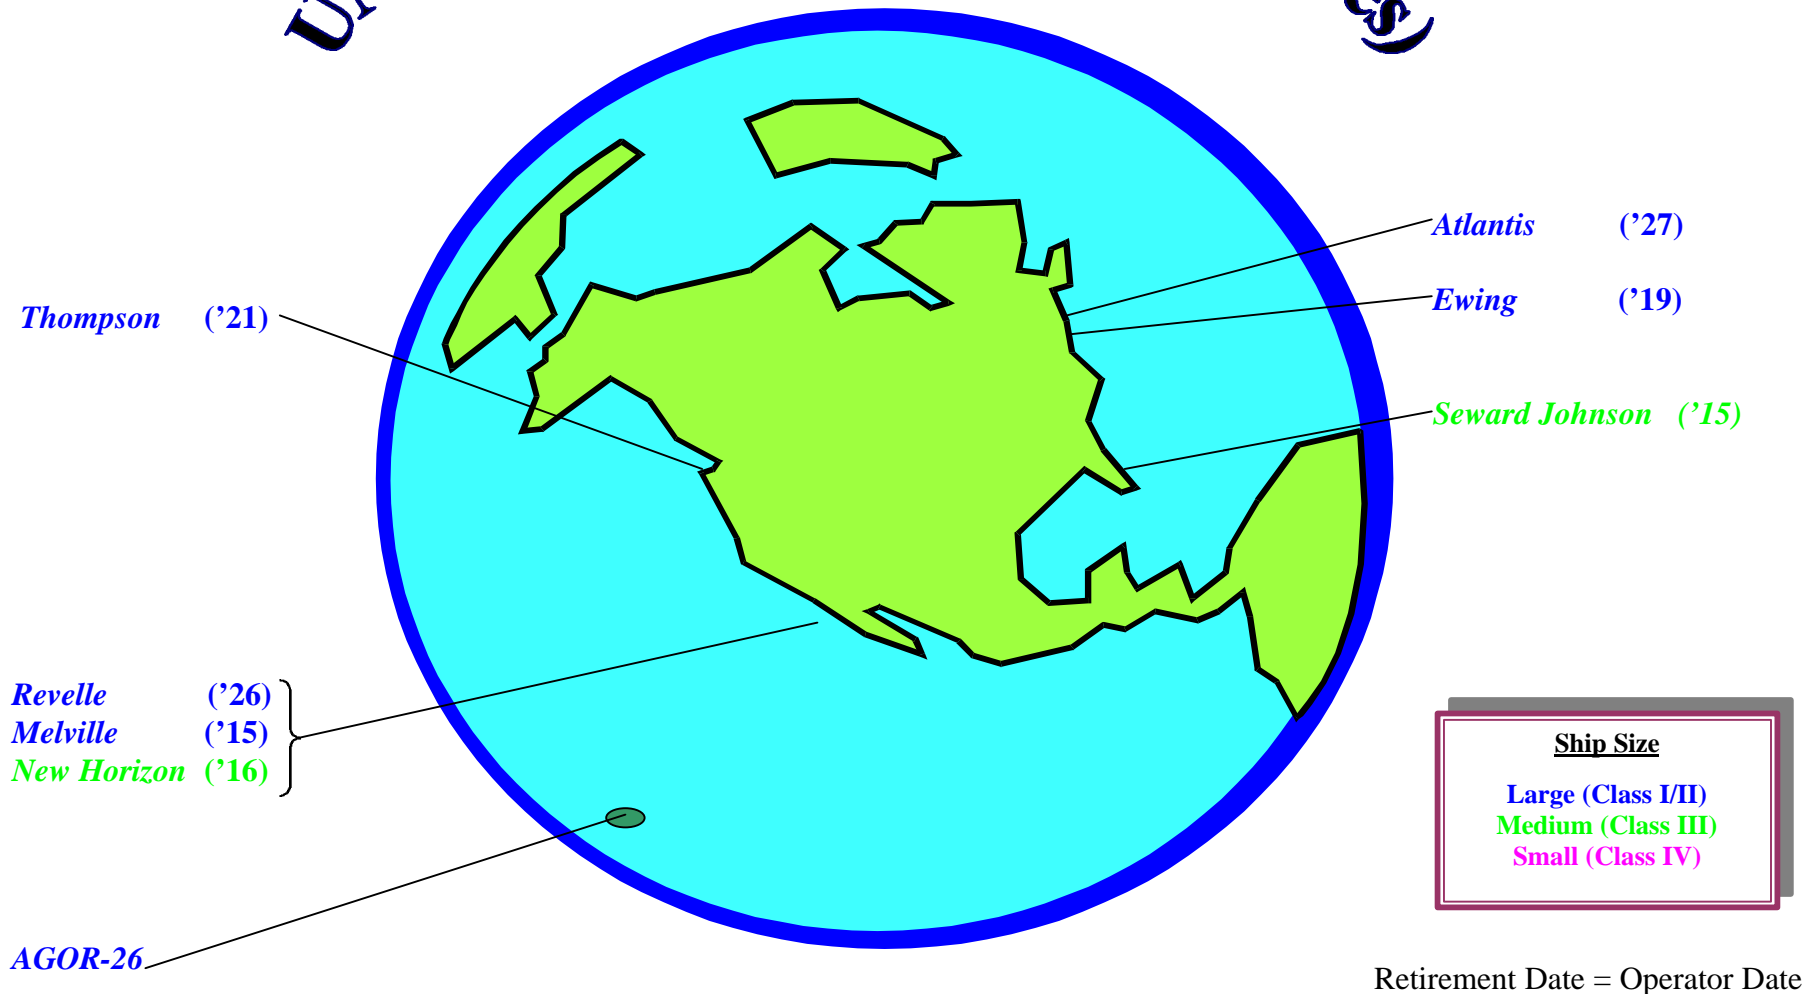

UNOLS Ships (Retirement Dates)

Ship Size

- Large (Class I/II)
- Medium (Class III)
- Small (Class IV)

Retirement Date = (FIP95 date – Operator date)

UNOLS Ships (Retirement Dates)

UNOLS Fleet 15 Years from Today (2014)
By Existing Plans