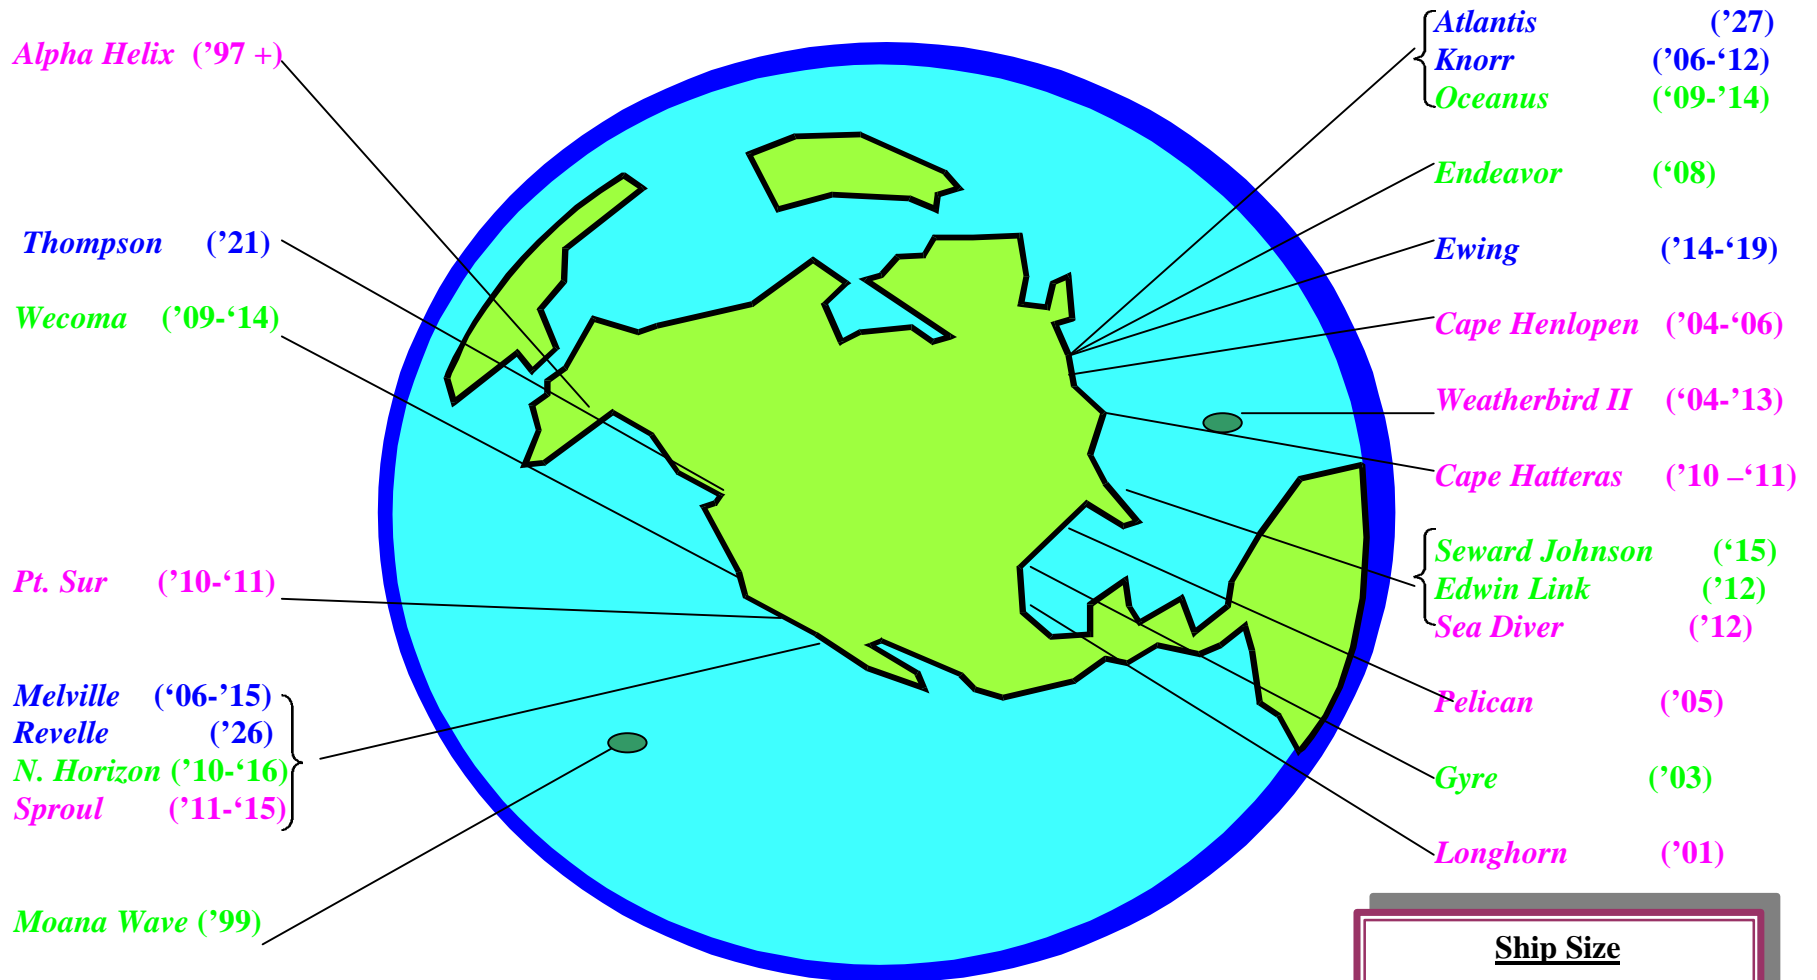

UNOLS Ships (Retirement Dates)

Ship Size

- Large (Class I/II)
- Medium (Class III)
- Small (Class IV)

Retirement Date = (FIP95 date – Operator date)

UNOLS Ships (Retirement Dates)

UNOLS Fleet 15 Years from Today (2014)
By Existing Plans