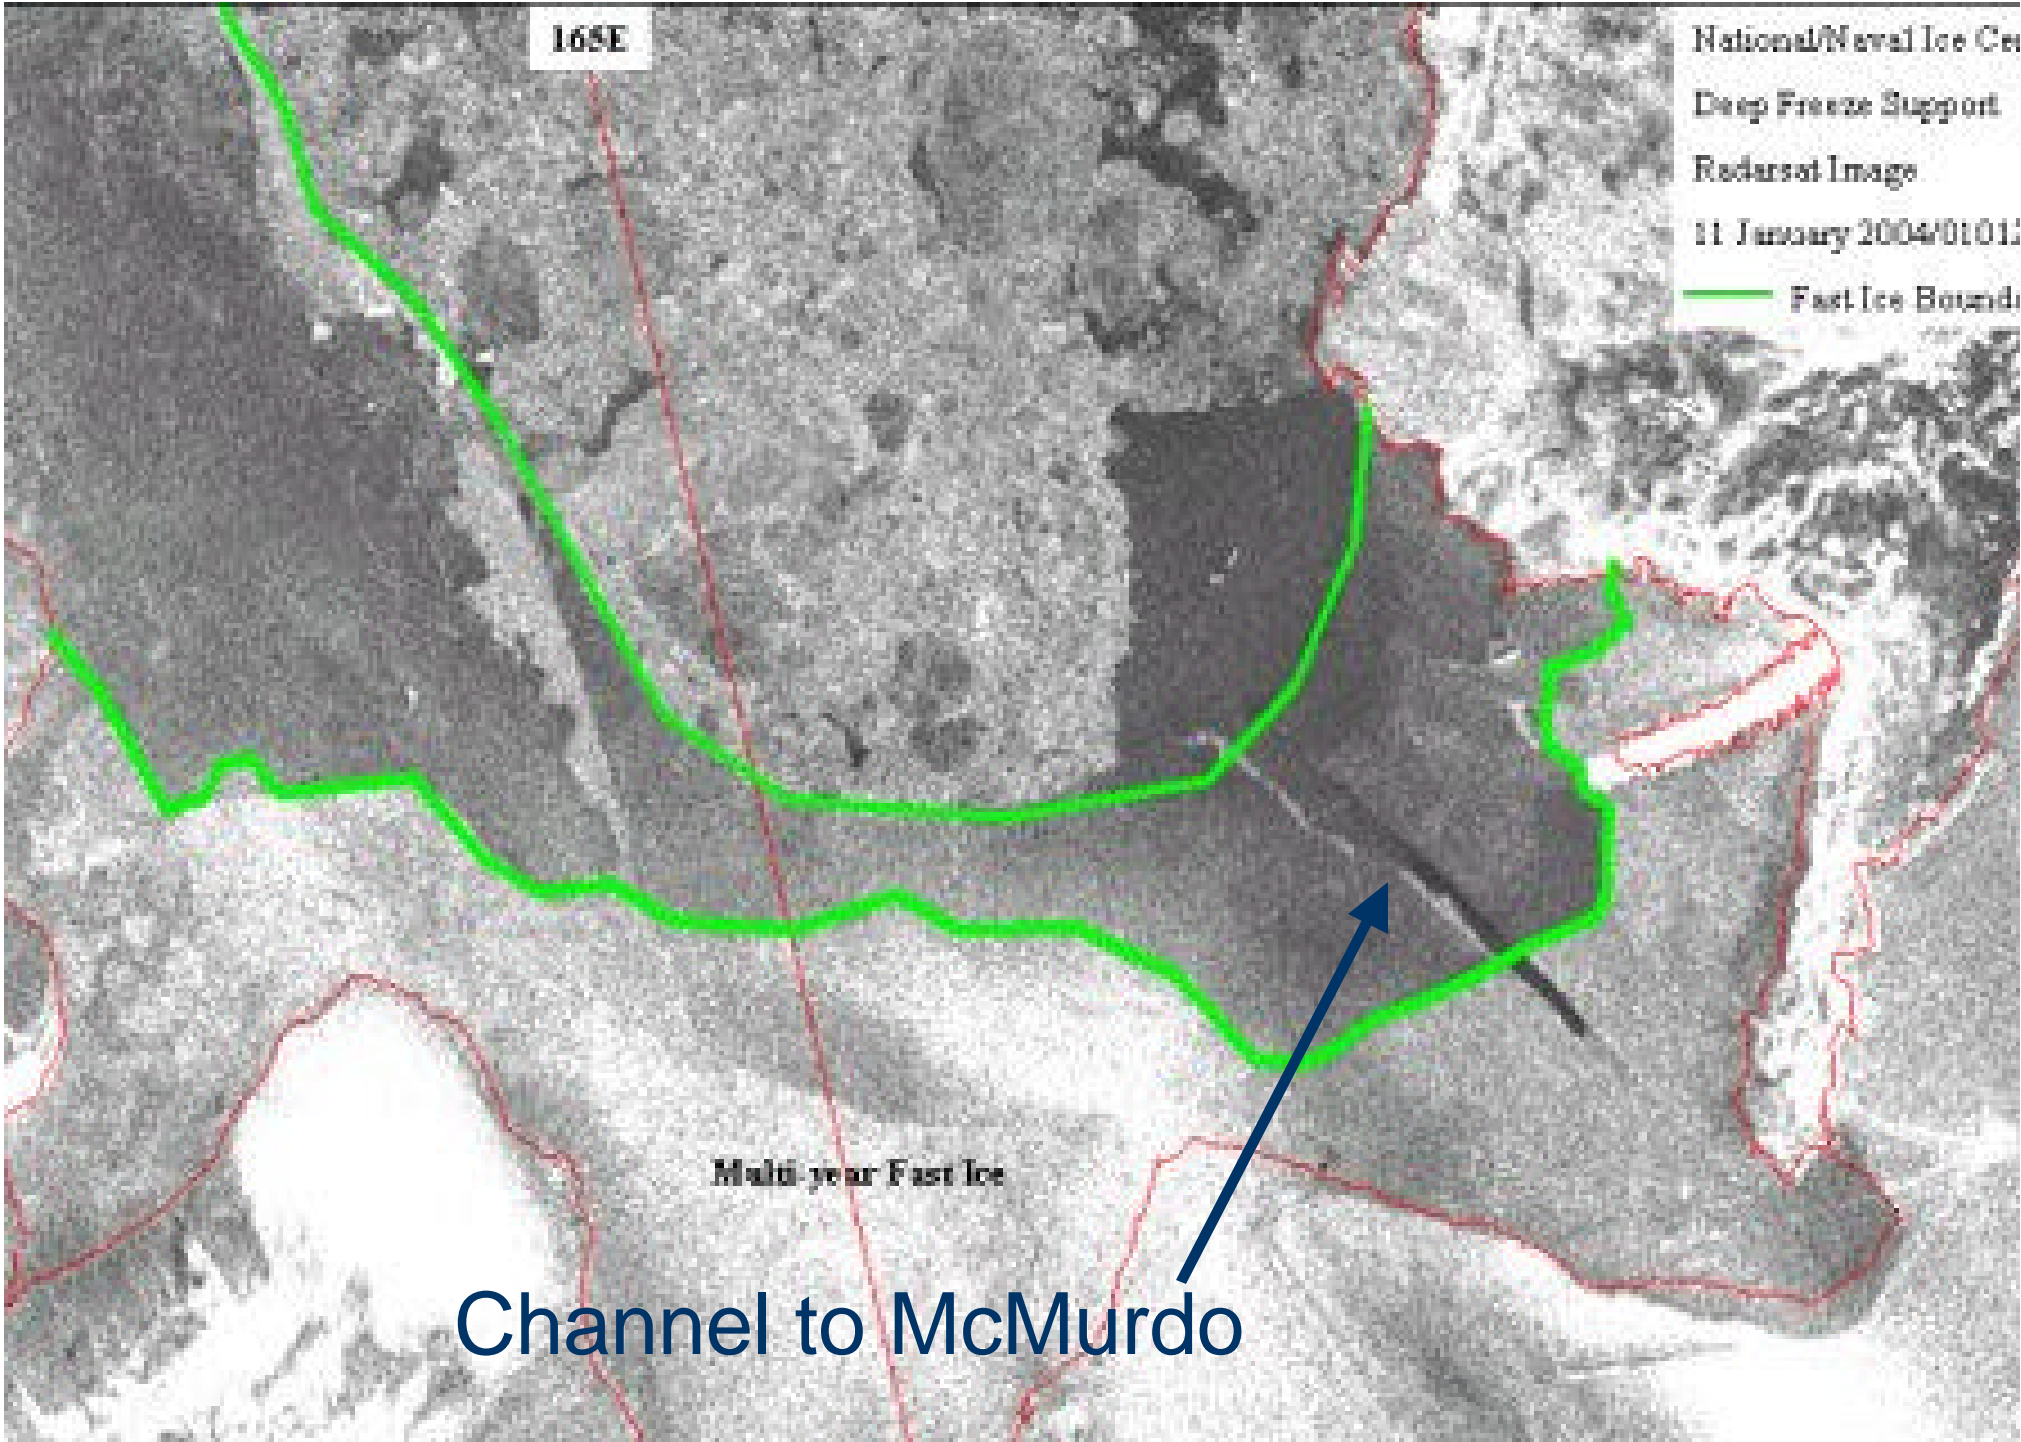

Healy's 2003 Field Season

Canadian Archipelago Oceanography

Northwest Passage Transit

Mapping Chukchi Borderland (EEZ)

SBI Mooring Cruise

National/Naval Ice Center  
Deep Freeze Support  
Radarsat Image  
11 January 2004/0101Z

**B-15**

Open Water

168E

National/Naval Ice Center  
Deep Freeze Support  
Radarsat Image  
11 January 2004/01:01:11  
Fast Ice Boundary

Multi-year Fast Ice

Channel to McMurdo

45k Integrated Electric Drive with 4 Sulzer Diesels

Replacement

USCG about to begin mission needs analysis

AICC and NSF advising

6 month time frame

USCG “acquisition” of new/SLEP POLARs