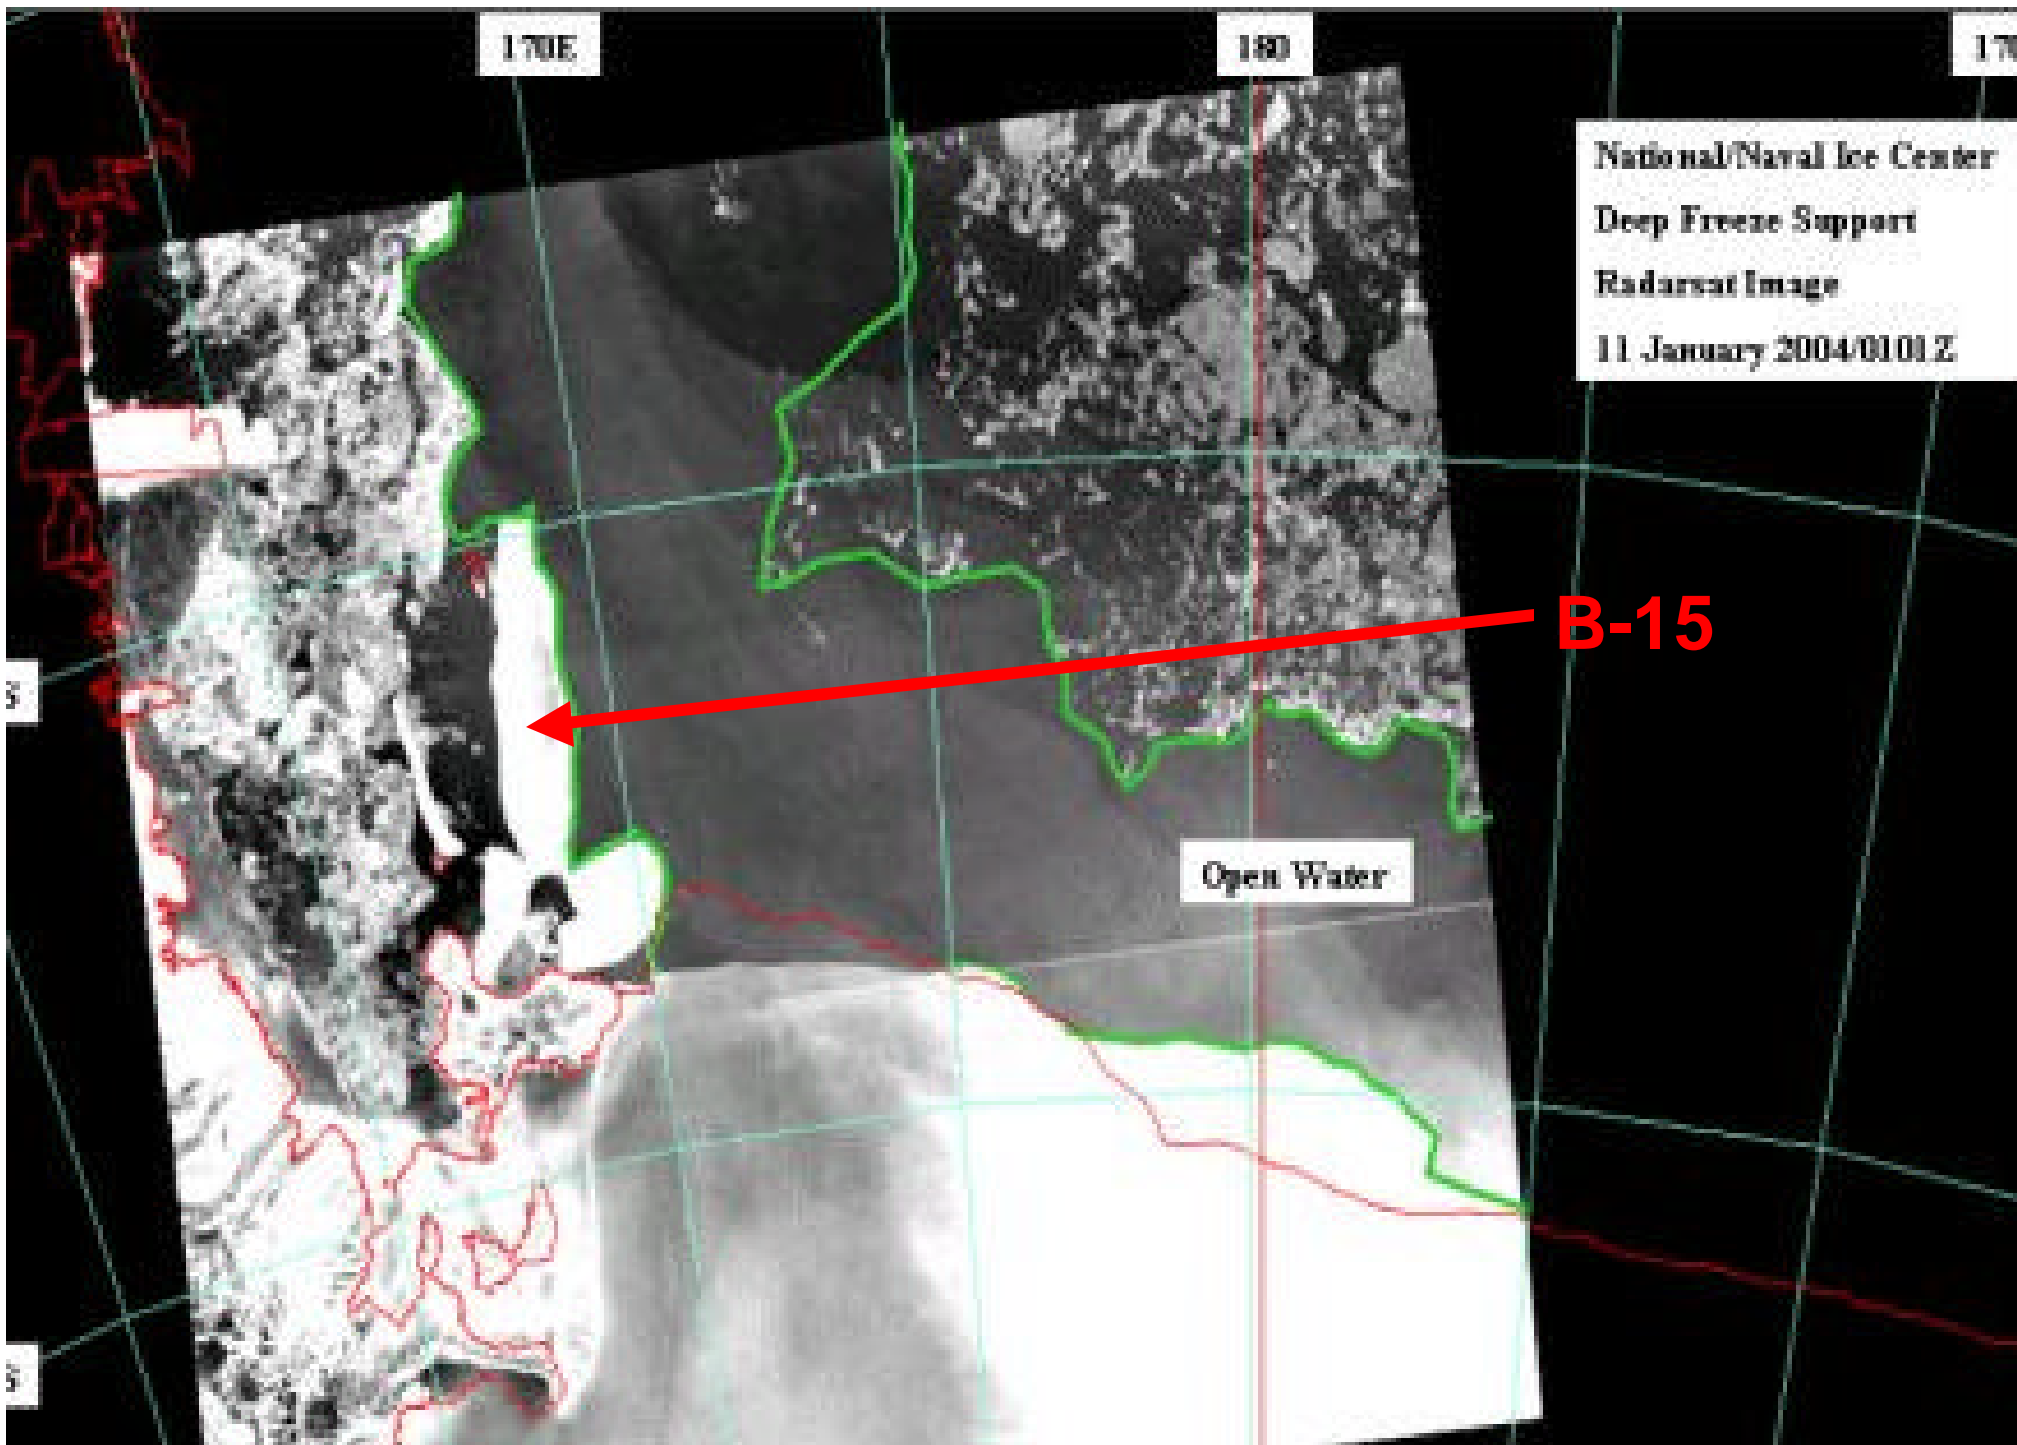

170E

180

170

National/Naval Ice Center
Deep Freeze Support
Radarsat Image
11 January 2004/0101Z

B-15

Open Water