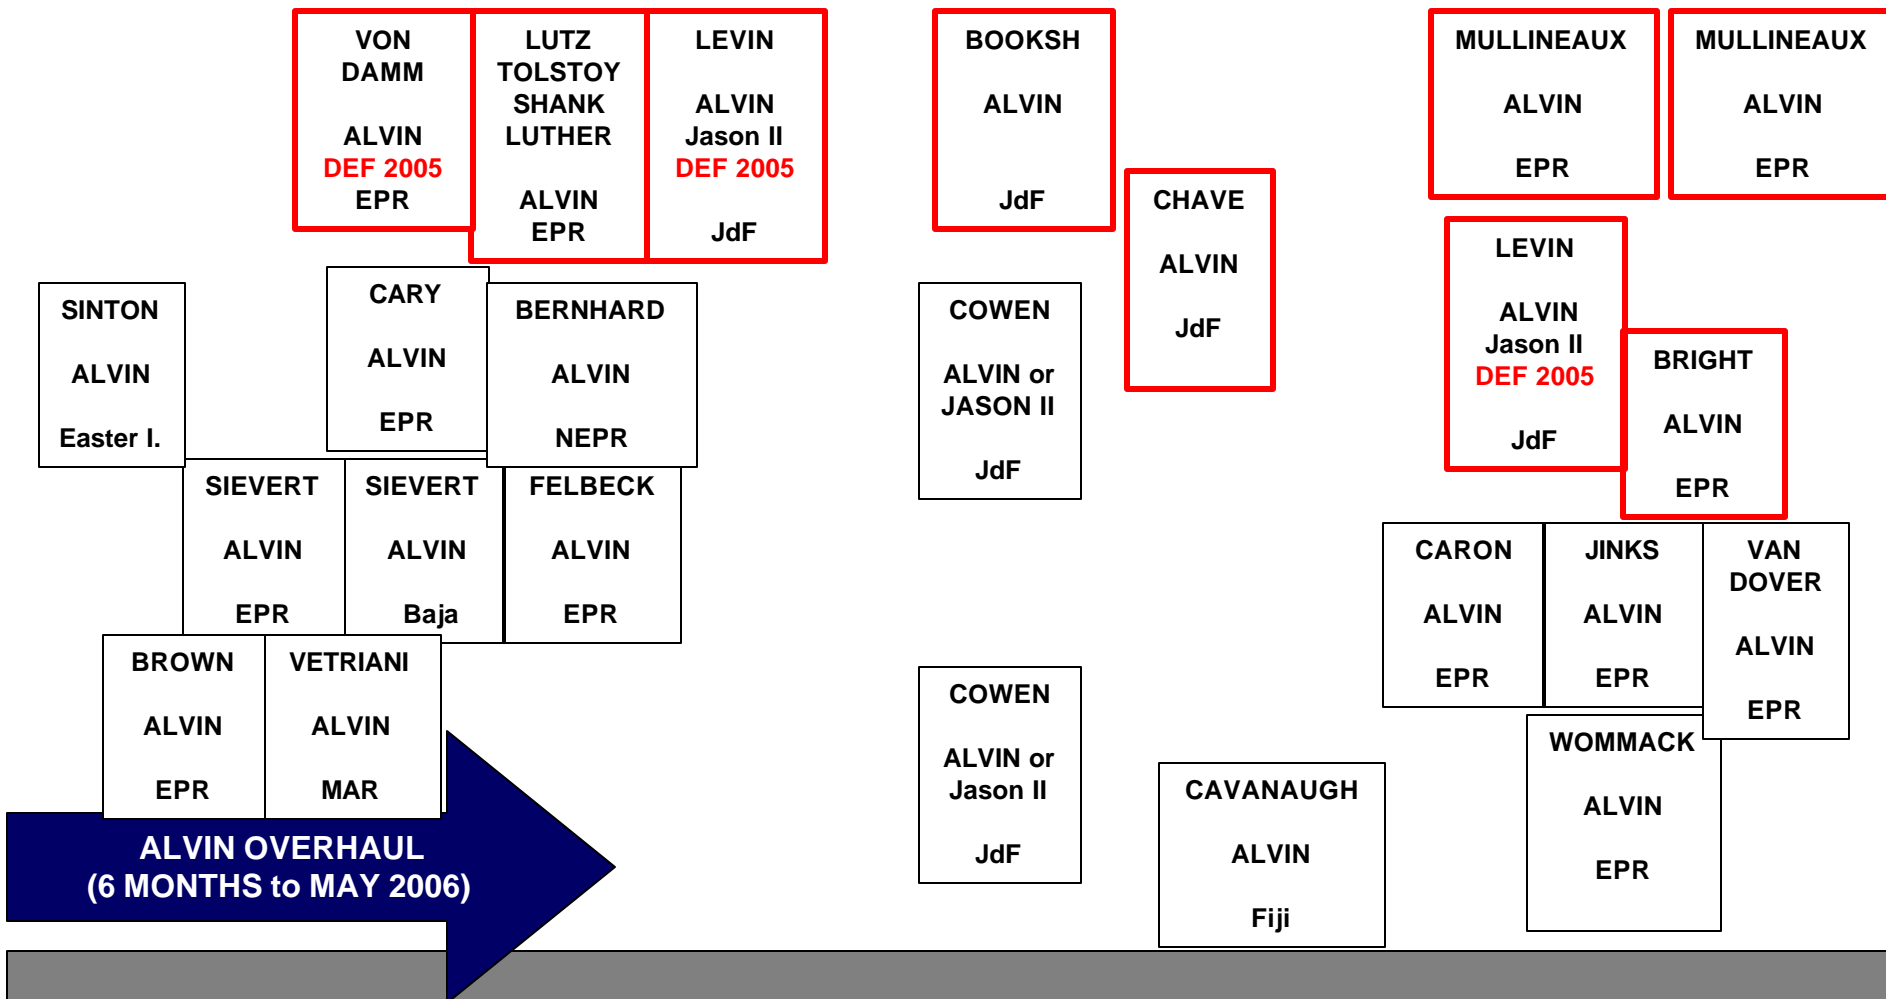

2004 ALVIN Schedule NDSF Operator's Report

DESSC
December 2004

		JAN	FEB	MAR	APR	MAY	JUN	JUL	AUG	SEP	OCT	NOV	DEC
MAINTENANCE	ENGINEERING	SCHOUTEN FORNARI TIVEY SEYFRIED	KASTNER	VON DAMM	LUTZ TOLSTOY SHANK LUTHER	TRANSTRICK	KELLEY BROWN HILTON	McDUFF	SHIRLEY BACO- TAYLOR ETNOYER KELLER	VOIGHT	HICKEY	BOOKSH EDWARDS	CARY
SAN DIEGO	DIVE	EPR	COSTA RICA	EPR	EPR	JdF	JdF	ABE	GULF OF ALASKA	CALIF. COAST	JdF	EPR	EPR
						SAN DIEGO - SEATTLE	NON- ALVIN				NON- ALVIN		
											NOAA -- NSF		
											TRANSTRICK SEATTLE - SAN DIEGO		
											MAINTENANCE SAN DIEGO		
												ENGINEERING DIVE ALVIN ROV	

NSF **143**
NOAA **50**
TOTAL DAYS **193**

2004 ROV Operation Areas NDSF Operator's Report

2005 ALVIN Schedule NDSF Operator's Report

DESSC
December 2004

JAN		FEB	MAR	APR	MAY	JUN	JUL	AUG	SEP	OCT	NOV	DEC		
INSPECTION	TRANSIT	KARSON WALDEN (ENG. DIVE)	VRIJEN-HOEK VAN DOVER	TRANSIT	LUTZ TOLSTOY SHANK LUTHER	BROWN HILTON	HICKEY	DETRICK	MAINTENANCE	BOOKSH SEYFRIED TIVEY WALDEN	TRANSIT	B A B B	RONA	ALVIN OVERHAUL
SAN DIEGO	SAN DIEGO - EASTER IS.	PITO DEEP	S. PAC	SAN DIEGO - EASTER ISLAND	EPR	COSTA RICA	JdF NON-ALVIN	JdF NON-ALVIN	JdF	JdF	SEATTLE - WOODS HOLE	NEW ENGLAND	HUDSON CANYON NON-ALVIN NOAA	WOODS HOLE
					NOAA WHOI	G A L A P A G O S R I D G E								

NSF 204
NOAA 17
STATE 17
TOTAL DAYS 238

2005 ROV Operation Areas NDSF Operator's Report

2006 ALVIN Requests

NDSF Operator's Report

DESSC
December 2004

JAN	FEB	MAR	APR	MAY	JUN	JUL	AUG	SEP	OCT	NOV	DEC
-----	-----	-----	-----	-----	-----	-----	-----	-----	-----	-----	-----