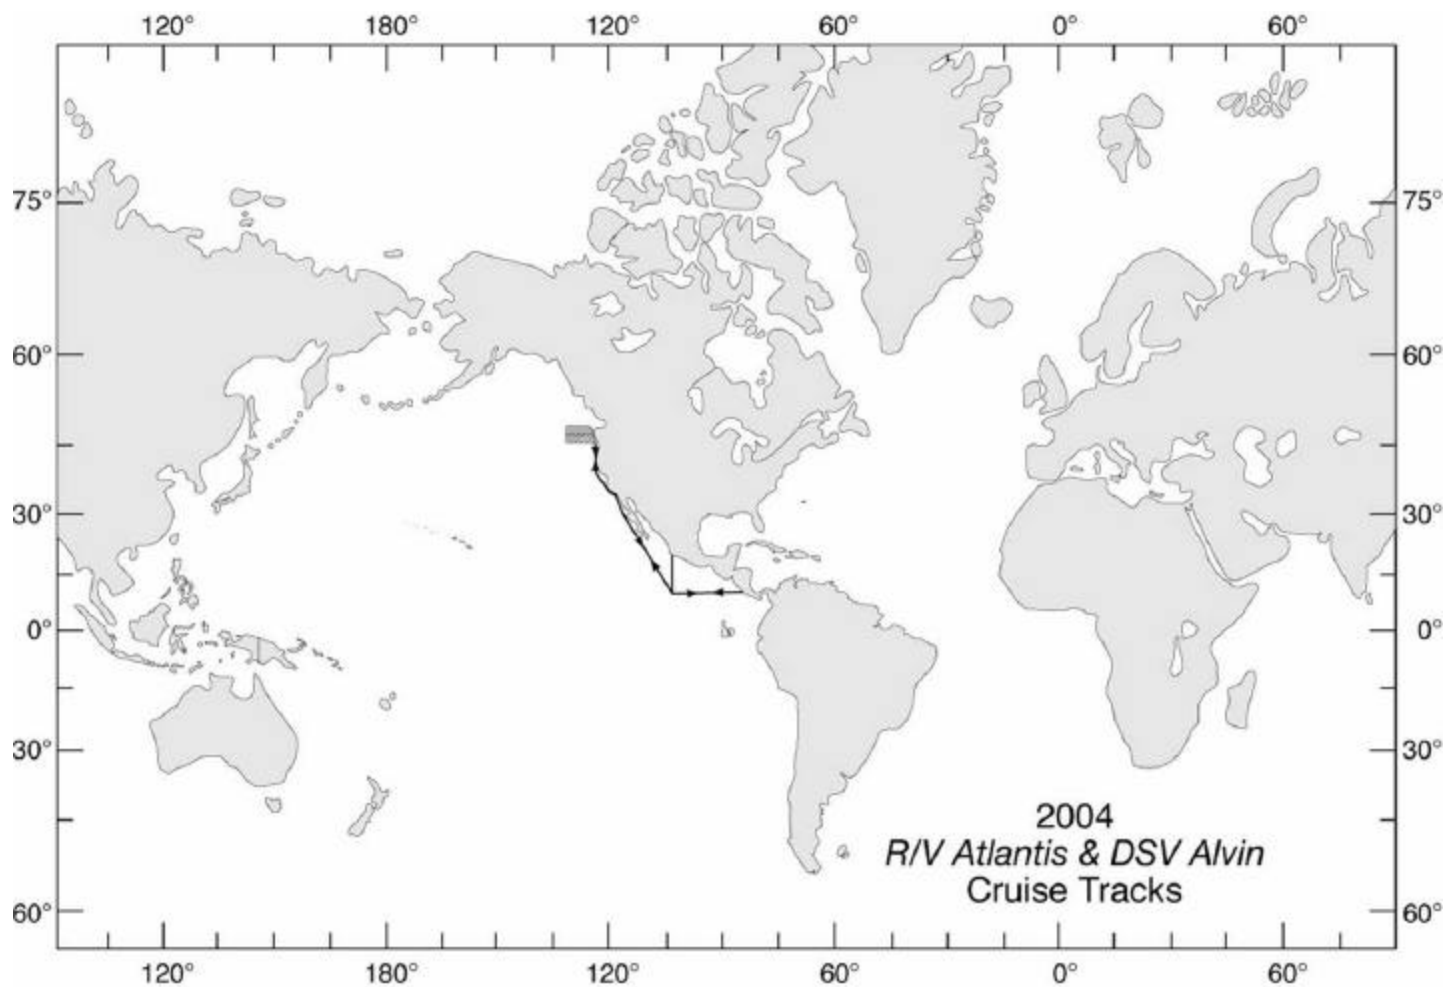

2004 ALVIN Schedule NDSF Operator's Report

DESSC
December 2004

		JAN	FEB	MAR	APR	MAY	JUN	JUL	AUG	SEP	OCT	NOV	DEC
MAINTENANCE	ENGINEERING	SCHOUTEN FORNARI TIVEY SEYFRIED	KASTNER	VON DAMM	LUTZ TOLSTOY SHANK LUTHER	TRANSTRICK	KELLEY BROWN HILTON	McDUFF	SHIRLEY BACO- TAYLOR ETNOYER KELLER	VOIGHT	HICKEY	BOOKSH EDWARDS	CARY
SAN DIEGO	DIVE	EPR	COSTA RICA	EPR	EPR	JdF	JdF	ABE	GULF OF ALASKA	CALIF. COAST	JdF	EPR	EPR
						SAN DIEGO - SEATTLE	NON- ALVIN				NON- ALVIN		
											NOAA -- NSF		
											TRANSTRICK SEATTLE - SAN DIEGO		
											MAINTENANCE SAN DIEGO		
												ENGINEERING DIVE ALVIN ROV	

NSF **247**
NOAA **44**
ONR **0**
TOTAL DAYS **291**

2004 ALVIN Operation Areas

NDSF Operator's Report

2004 ROV Schedule NDSF Operator's Report

JAN	FEB	MAR	APR	MAY	JUN	JUL	AUG	SEP	OCT	NOV	DEC
POCKALNY			MARINEZ			CHAVE	REYNOLDS		REVES-SOHN	TIVEY	
LARSON											
JASON II DSL-120			DSL-120			JASON II	JASON II		JASON II	JASON II	
EASTER ISLAND			LAU BASIN			H ₂ O	GULF OF ALASKA		TAG SITE	MID-ATLANTIC RIDGE	
R/V THOMPSON			R/V KILO MOANA			R/V REVELLE	R/V REVELLE		R/V KNORR	R/V KNORR	

NSF **143**
NOAA **50**
TOTAL DAYS **193**

2004 ROV Operation Areas NDSF Operator's Report

2005 ALVIN Schedule NDSF Operator's Report

DESSC
December 2004

JAN		FEB	MAR	APR	MAY	JUN	JUL	AUG	SEP	OCT	NOV	DEC		
INSPECTION	TRANSIT	KARSON WALDEN (ENG. DIVE)	VRIJEN-HOEK VAN DOVER	TRANSIT	LUTZ TOLSTOY SHANK LUTHER	BROWN HILTON	HICKEY	DETRICK	MAINTENANCE	BOOKSH SEYFRIED TIVEY WALDEN	TRANSIT	B A B B	RONA	ALVIN OVERHAUL
SAN DIEGO	SAN DIEGO - EASTER IS.	PITO DEEP	S. PAC	SAN DIEGO - EASTER ISLAND	EPR	COSTA RICA	JdF NON-ALVIN	JdF NON-ALVIN	JdF	JdF	SEATTLE - WOODS HOLE	NEW ENGLAND	HUDSON CANYON NON-ALVIN NOAA	WOODS HOLE
					NOAA WHOI	G A L A P A G O S R I D G E								