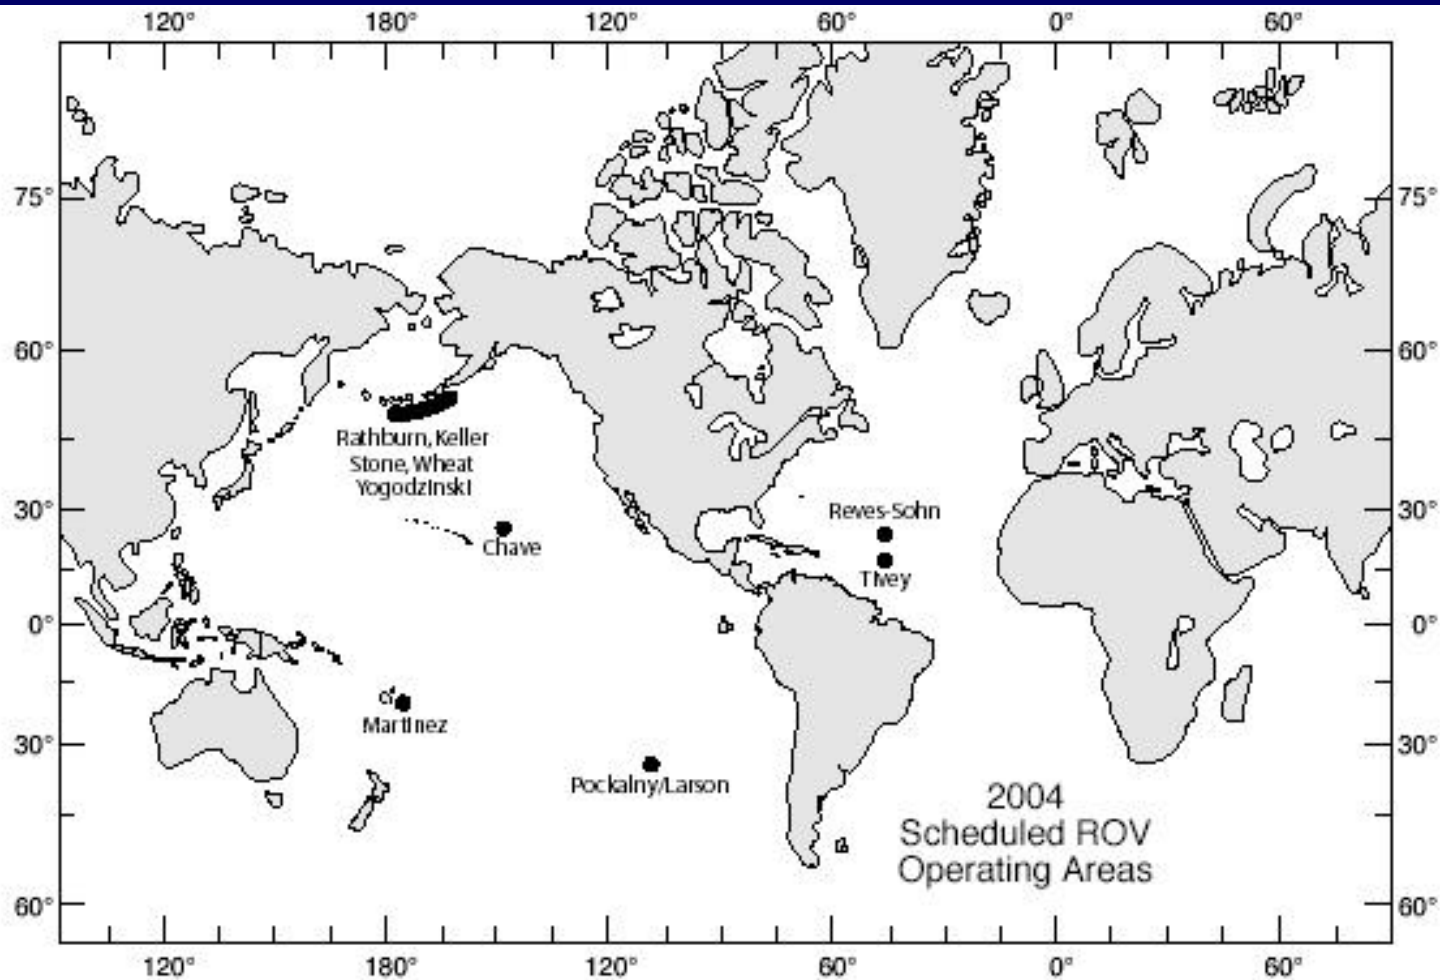

2004 ALVIN Schedule NDSF Operator's Report

DESSC
December 2004

		JAN	FEB	MAR	APR	MAY	JUN	JUL	AUG	SEP	OCT	NOV	DEC
MAINTENANCE	ENGINEERING	SCHOUTEN FORNARI TIVEY SEYFRIED	KASTNER	VON DAMM	LUTZ TOLSTOY SHANK LUTHER	TRANSTRICK	KELLEY BROWN HILTON	McDUFF	SHIRLEY BACO- TAYLOR ETNOYER KELLER	VOIGHT	HICKEY	BOOKSH EDWARDS	CARY
SAN DIEGO	DIVE	EPR	COSTA RICA	EPR	EPR	JdF	JdF	ABE	GULF OF ALASKA	CALIF. COAST	JdF	EPR	EPR
						SAN DIEGO - SEATTLE	NON- ALVIN				NON- ALVIN		
											NOAA -- NSF		
											TRANSTRICK SEATTLE - SAN DIEGO		
											MAINTENANCE SAN DIEGO		
												ENGINEERING DIVE ALVIN ROV	

NSF **247**
NOAA **44**
ONR **0**
TOTAL DAYS **291**

2004 ALVIN Operation Areas

NDSF Operator's Report

2004 ROV Schedule NDSF Operator's Report

JAN	FEB	MAR	APR	MAY	JUN	JUL	AUG	SEP	OCT	NOV	DEC
POCKALNY			MARINEZ			CHAVE	REYNOLDS		REVES-SOHN	TIVEY	
LARSON											
JASON II DSL-120			DSL-120			JASON II	JASON II		JASON II	JASON II	
EASTER ISLAND			LAU BASIN			H ₂ O	GULF OF ALASKA		TAG SITE	MID-ATLANTIC RIDGE	
R/V THOMPSON			R/V KILO MOANA			R/V REVELLE	R/V REVELLE		R/V KNORR	R/V KNORR	

NSF **143**
NOAA **50**
TOTAL DAYS **193**

2004 ROV Operation Areas NDSF Operator's Report

2005 ALVIN Schedule NDSF Operator's Report

DESSC
December 2004

JAN		FEB	MAR	APR	MAY	JUN	JUL	AUG	SEP	OCT	NOV	DEC		
INSPECTION	TRANSIT	KARSON WALDEN (ENG. DIVE)	VRIJEN-HOEK VAN DOVER	TRANSIT	LUTZ TOLSTOY SHANK LUTHER	BROWN HILTON	HICKEY	DETRICK	MAINTENANCE	BOOKSH SEYFRIED TIVEY WALDEN	TRANSIT	B A B B	RONA	ALVIN OVERHAUL
SAN DIEGO	SAN DIEGO - EASTER IS.	PITO DEEP	S. PAC	SAN DIEGO - EASTER ISLAND	EPR	COSTA RICA	JdF NON-ALVIN	JdF NON-ALVIN	JdF	JdF	SEATTLE - WOODS HOLE	NEW ENGLAND	HUDSON CANYON NON-ALVIN NOAA	WOODS HOLE
					NOAA WHOI	G A L A P A G O S R I D G E								