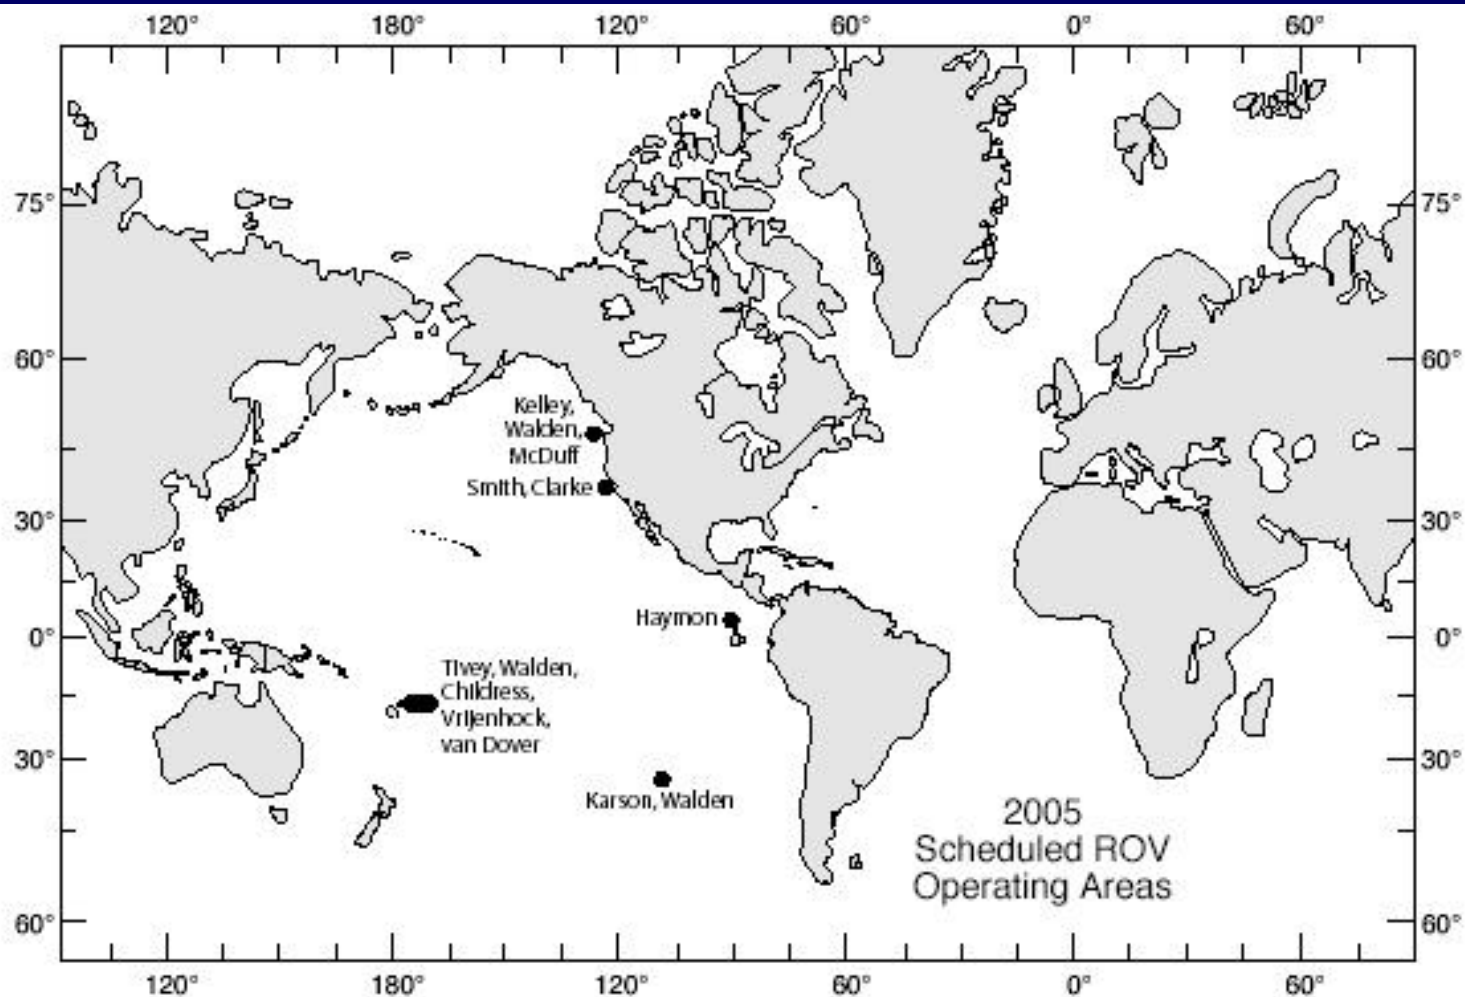

2004 ALVIN Schedule NDSF Operator's Report

DESSC
December 2004

		JAN	FEB	MAR	APR	MAY	JUN	JUL	AUG	SEP	OCT	NOV	DEC
MAINTENANCE	ENGINEERING	SCHOUTEN FORNARI TIVEY SEYFRIED	KASTNER	VON DAMM	LUTZ TOLSTOY SHANK LUTHER	TRANSTRICK	KELLEY BROWN HILTON	McDUFF	SHIRLEY BACO- TAYLOR ETNOYER KELLER	VOIGHT	HICKEY	BOOKSH EDWARDS	CARY
SAN DIEGO	DIVE	EPR	COSTA RICA	EPR	EPR	JdF	JdF	ABE	GULF OF ALASKA	CALIF. COAST	JdF	EPR	EPR
						SAN DIEGO - SEATTLE	NON- ALVIN				NON- ALVIN		
											NOAA -- NSF		
											TRANSTRICK SEATTLE - SAN DIEGO		
											MAINTENANCE SAN DIEGO		
												ENGINEERING DIVE ALVIN ROV	

NSF **143**
NOAA **50**
TOTAL DAYS **193**

2004 ROV Operation Areas NDSF Operator's Report

2005 ALVIN Schedule NDSF Operator's Report

DESSC
December 2004

JAN		FEB	MAR	APR	MAY	JUN	JUL	AUG	SEP	OCT	NOV	DEC		
INSPECTION	TRANSIT	KARSON WALDEN (ENG. DIVE)	VRIJEN-HOEK VAN DOVER	TRANSIT	LUTZ TOLSTOY SHANK LUTHER	BROWN HILTON	HICKEY	DETRICK	MAINTENANCE	BOOKSH SEYFRIED TIVEY WALDEN	TRANSIT	B A B B	RONA	ALVIN OVERHAUL
SAN DIEGO	SAN DIEGO - EASTER IS.	PITO DEEP	S. PAC	SAN DIEGO - EASTER ISLAND	EPR	COSTA RICA	JdF NON-ALVIN	JdF NON-ALVIN	JdF	JdF	SEATTLE - WOODS HOLE	NEW ENGLAND	HUDSON CANYON NON-ALVIN NOAA	WOODS HOLE
					NOAA WHOI	G A L A P A G O S R I D G E								

Overhaul 6-8 wks
May 2006

NSF	242
NAVY	1
NOAA	28
OTHER	<u>9</u> (WHOI & COMRA)
TOTAL DAYS	280

2005 ALVIN Operation Areas NDSF Operator's Report

2005 ROV Schedule NDSF Operator's Report

DESSC
December 2004

NSF 204
NOAA 17
STATE 17
TOTAL DAYS 238

2005 ROV Operation Areas NDSF Operator's Report

2006 ALVIN Requests

NDSF Operator's Report

DESSC
December 2004

JAN	FEB	MAR	APR	MAY	JUN	JUL	AUG	SEP	OCT	NOV	DEC
-----	-----	-----	-----	-----	-----	-----	-----	-----	-----	-----	-----