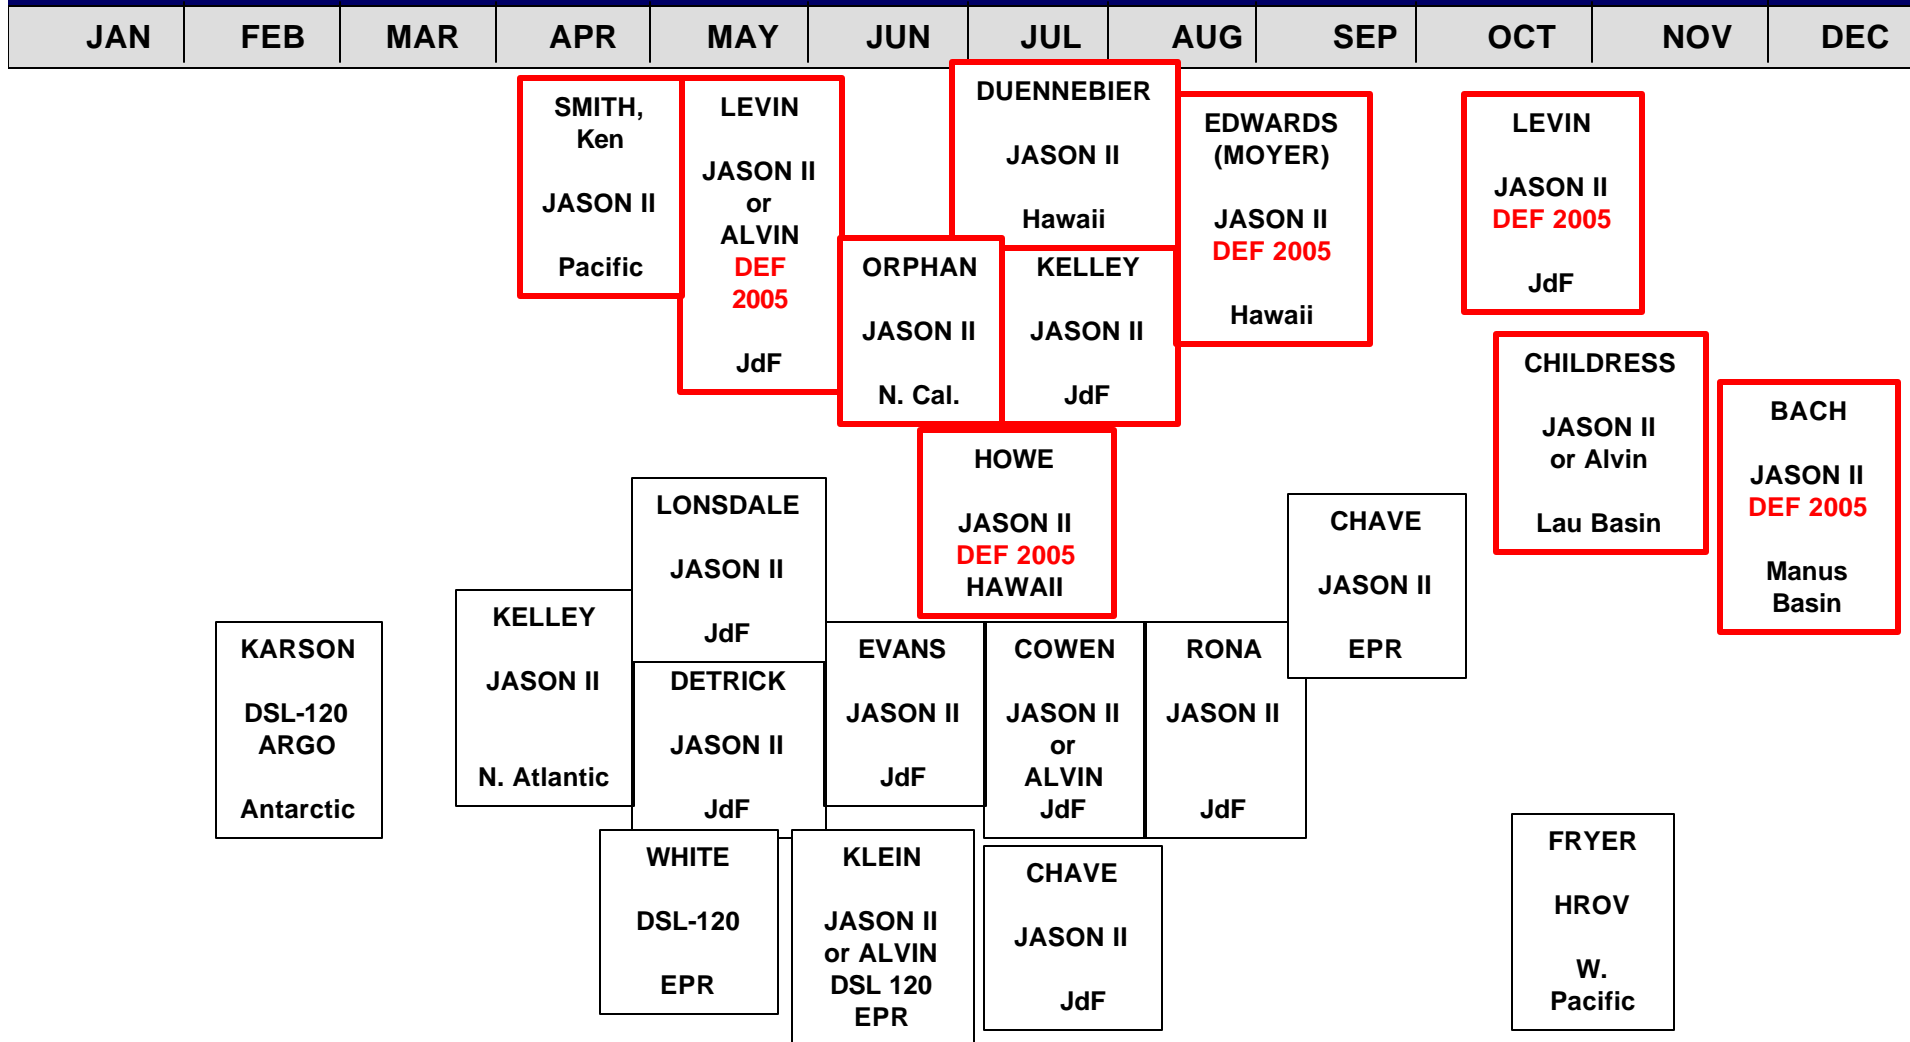

2004 ALVIN Schedule NDSF Operator's Report

DESSC
December 2004

		JAN	FEB	MAR	APR	MAY	JUN	JUL	AUG	SEP	OCT	NOV	DEC
MAINTENANCE	ENGINEERING	SCHOUTEN FORNARI TIVEY SEYFRIED	KASTNER	VON DAMM	LUTZ TOLSTOY SHANK LUTHER	TRANSTRICK	KELLEY BROWN HILTON	McDUFF	SHIRLEY BACO- TAYLOR ETNOYER KELLER	VOIGHT	HICKEY	BOOKSH EDWARDS	CARY
SAN DIEGO	DIVE	EPR	COSTA RICA	EPR	EPR	JdF	JdF	ABE	GULF OF ALASKA	CALIF. COAST	JdF	EPR	EPR
						SAN DIEGO - SEATTLE	NON- ALVIN				NON- ALVIN		
											NOAA -- NSF		
											TRANSTRICK SEATTLE - SAN DIEGO		
											MAINTENANCE SAN DIEGO		
												ENGINEERING DIVE ALVIN ROV	

NSF **143**
NOAA **50**
TOTAL DAYS **193**

2004 ROV Operation Areas NDSF Operator's Report

2005 ALVIN Schedule NDSF Operator's Report

DESSC
December 2004

JAN		FEB	MAR	APR	MAY	JUN	JUL	AUG	SEP	OCT	NOV	DEC		
INSPECTION	TRANSIT	KARSON WALDEN (ENG. DIVE)	VRIJEN-HOEK VAN DOVER	TRANSIT	LUTZ TOLSTOY SHANK LUTHER	BROWN HILTON	HICKEY	DETRICK	MAINTENANCE	BOOKSH SEYFRIED TIVEY WALDEN	TRANSIT	B A B B	RONA	ALVIN OVERHAUL
SAN DIEGO	SAN DIEGO - EASTER IS.	PITO DEEP	S. PAC	SAN DIEGO - EASTER ISLAND	EPR	COSTA RICA	JdF NON-ALVIN	JdF NON-ALVIN	JdF	JdF	SEATTLE - WOODS HOLE	NEW ENGLAND	HUDSON CANYON NON-ALVIN NOAA	WOODS HOLE
					NOAA WHOI	G A L A P A G O S R I D G E								

NSF 204
NOAA 17
STATE 17
TOTAL DAYS 238

2005 ROV Operation Areas NDSF Operator's Report

2006 ALVIN Requests

NDSF Operator's Report

DESSC
December 2004

JAN	FEB	MAR	APR	MAY	JUN	JUL	AUG	SEP	OCT	NOV	DEC
-----	-----	-----	-----	-----	-----	-----	-----	-----	-----	-----	-----

ALVIN OVERHAUL
(6 MONTHS to MAY 2006)

Funded Programs Days Requested : 131
 Pending Programs Days Requested : 142

2006 ROV Request NDSF Operator's Report

DESSC
December 2004

Funded Programs Days Requested: 128