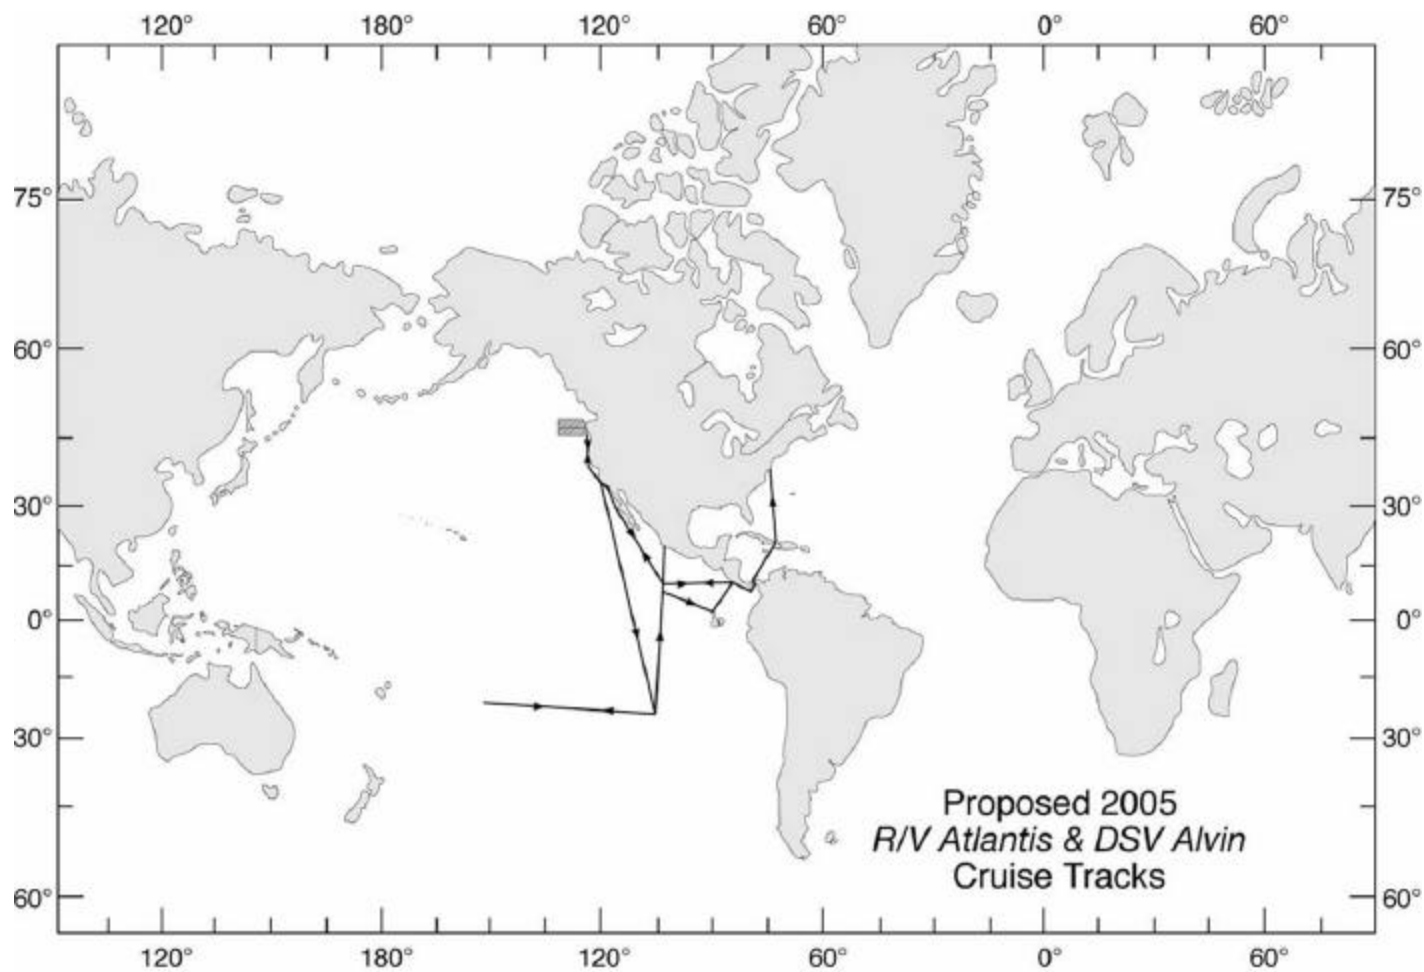

2005 ALVIN Operation Areas NDSF Operator's Report