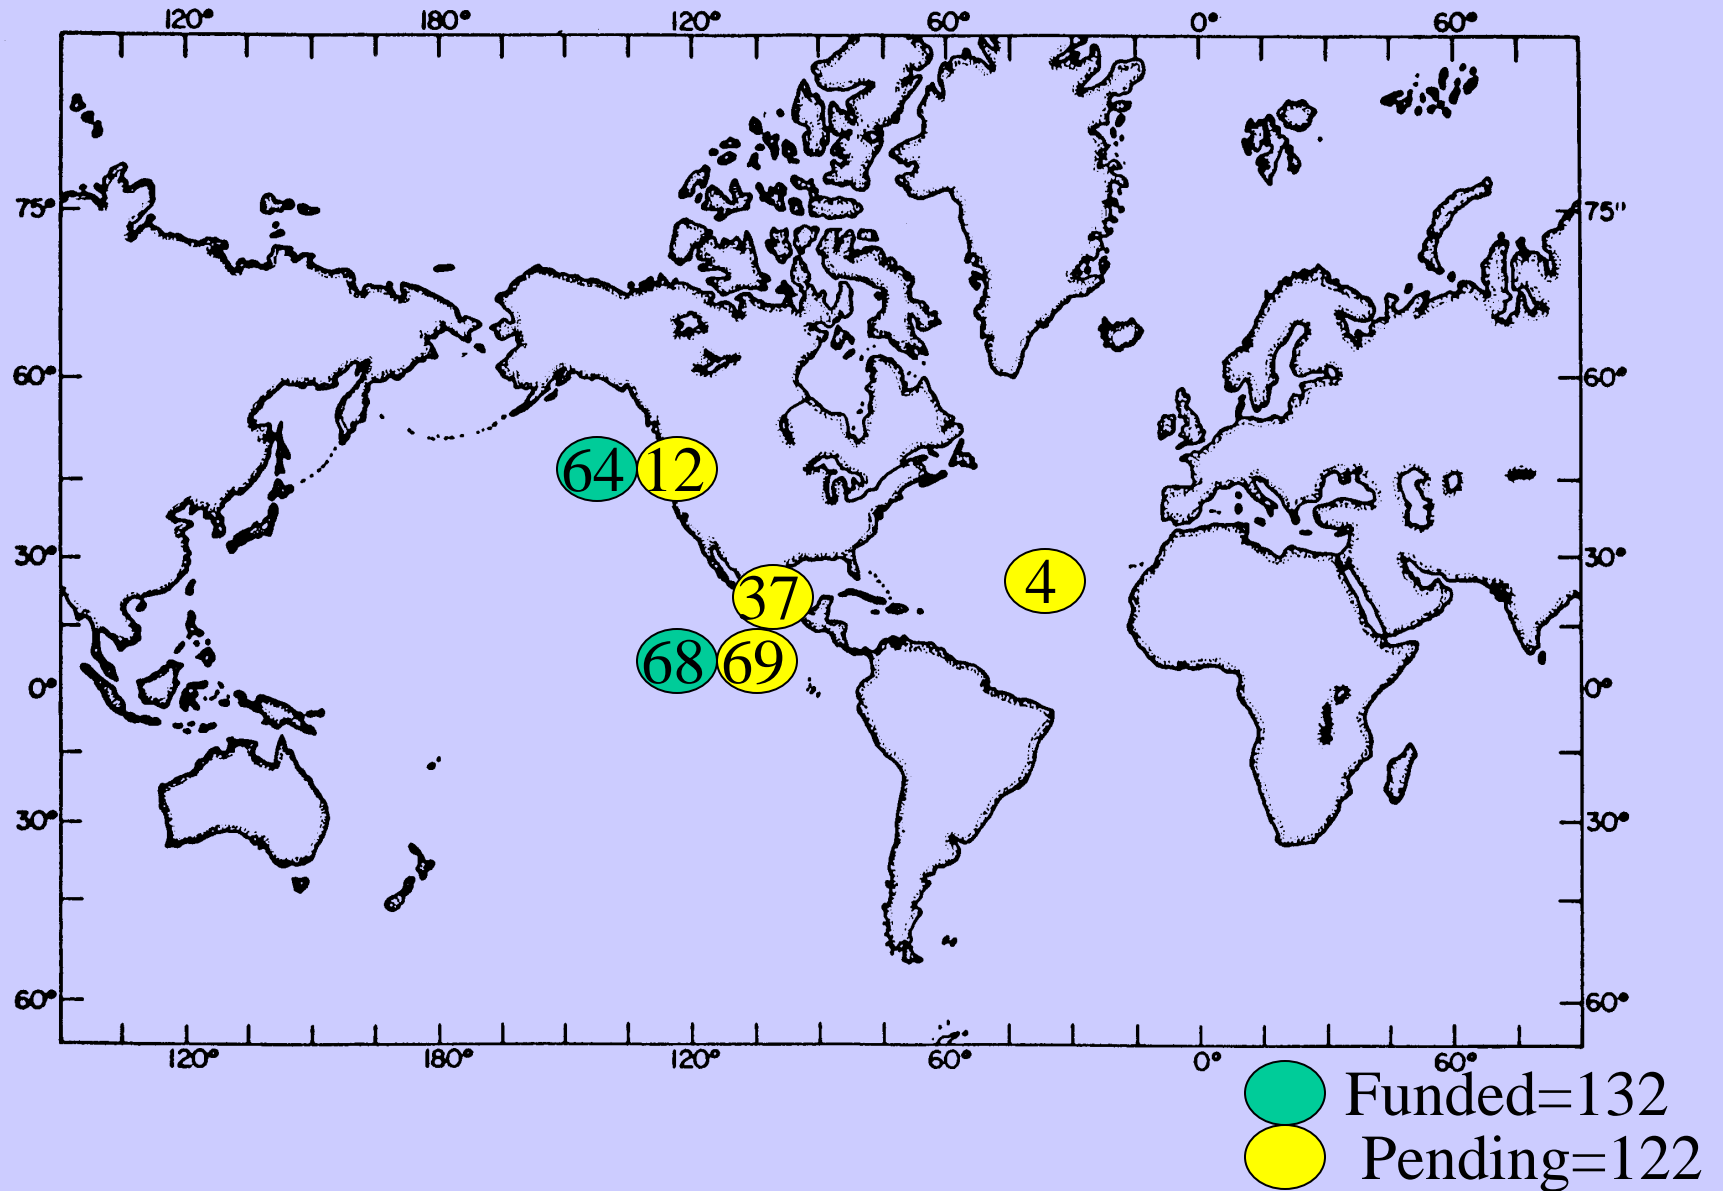

ALVIN Requests - 2006

JasonII, DSL-120 & Argo II Requests - 2006

ALVIN Requests – 2007 and beyond

● Pending=111
● Funded=69

ROV Requests – 2007 and beyond

<u>2006 Funded Programs:</u>			
Science Days			
AREA	ALVIN	ROV	DSL
			120
Off Hawaii		35	
NEPR	68		
JdF, Vanc. Is.	64	10	
Cal Coast		19	
Western Pac		24	
Western SP- Lau Basin		17	
	132	105	0
<u>2006 Pending Programs</u>			
AREA	ALVIN	ROV	DSL
			120
Galapogas	37		
NEPR	69	26	37
JdF	12	72	
MAR	4	32	
Antarctica			25
Western SP - Fiji		6	
	122	136	62

Area	ALVIN	ROV	DSL 120
<u>Funded Programs: 2007 and beyond</u>			
NEPR	29		
Off Hawaii		34	
JdF	38	5	
North Atlantic	2		
	69	39	0
<u>Pending Programs: 2007 and Beyond</u>			
NEPR	69		
JdF	42	36	
	111	36	0