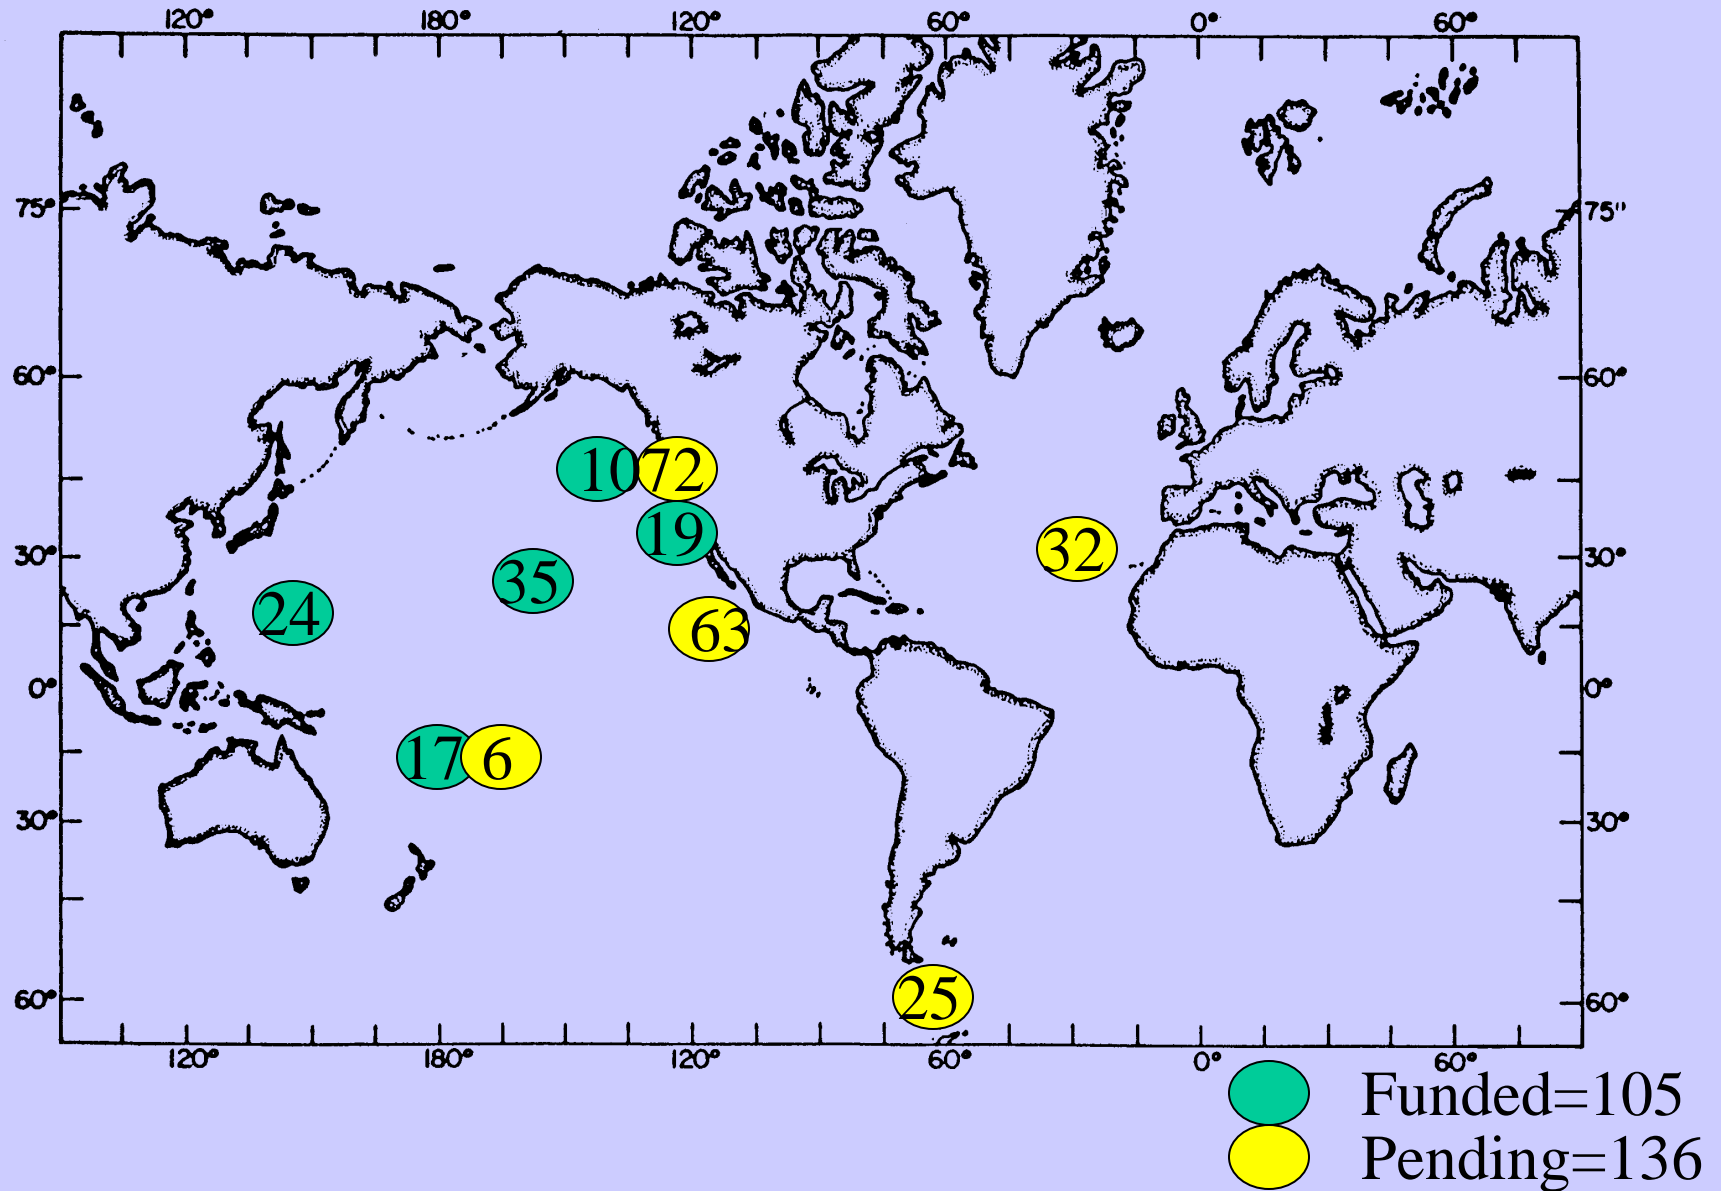

ALVIN Requests - 2006

JasonII, DSL-120 & Argo II Requests - 2006

ALVIN Requests – 2007 and beyond

● Pending=111
● Funded=69

ROV Requests – 2007 and beyond

<u>2006 Funded Programs:</u>			
Science Days			
AREA	ALVIN	ROV	DSL
			120
Off Hawaii		35	
NEPR	68		
JdF, Vanc. Is.	64	10	
Cal Coast		19	
Western Pac		24	
Western SP- Lau Basin		17	
	132	105	0
<u>2006 Pending Programs</u>			
AREA	ALVIN	ROV	DSL
			120
Galapogas	37		
NEPR	69	26	37
JdF	12	72	
MAR	4	32	
Antarctica			25
Western SP - Fiji		6	
	122	136	62

Area	ALVIN	ROV	DSL 120
<u>Funded Programs: 2007 and beyond</u>			
NEPR	29		
Off Hawaii		34	
JdF	38	5	
North Atlantic	2		
	69	39	0
<u>Pending Programs: 2007 and Beyond</u>			
NEPR	69		
JdF	42	36	
	111	36	0