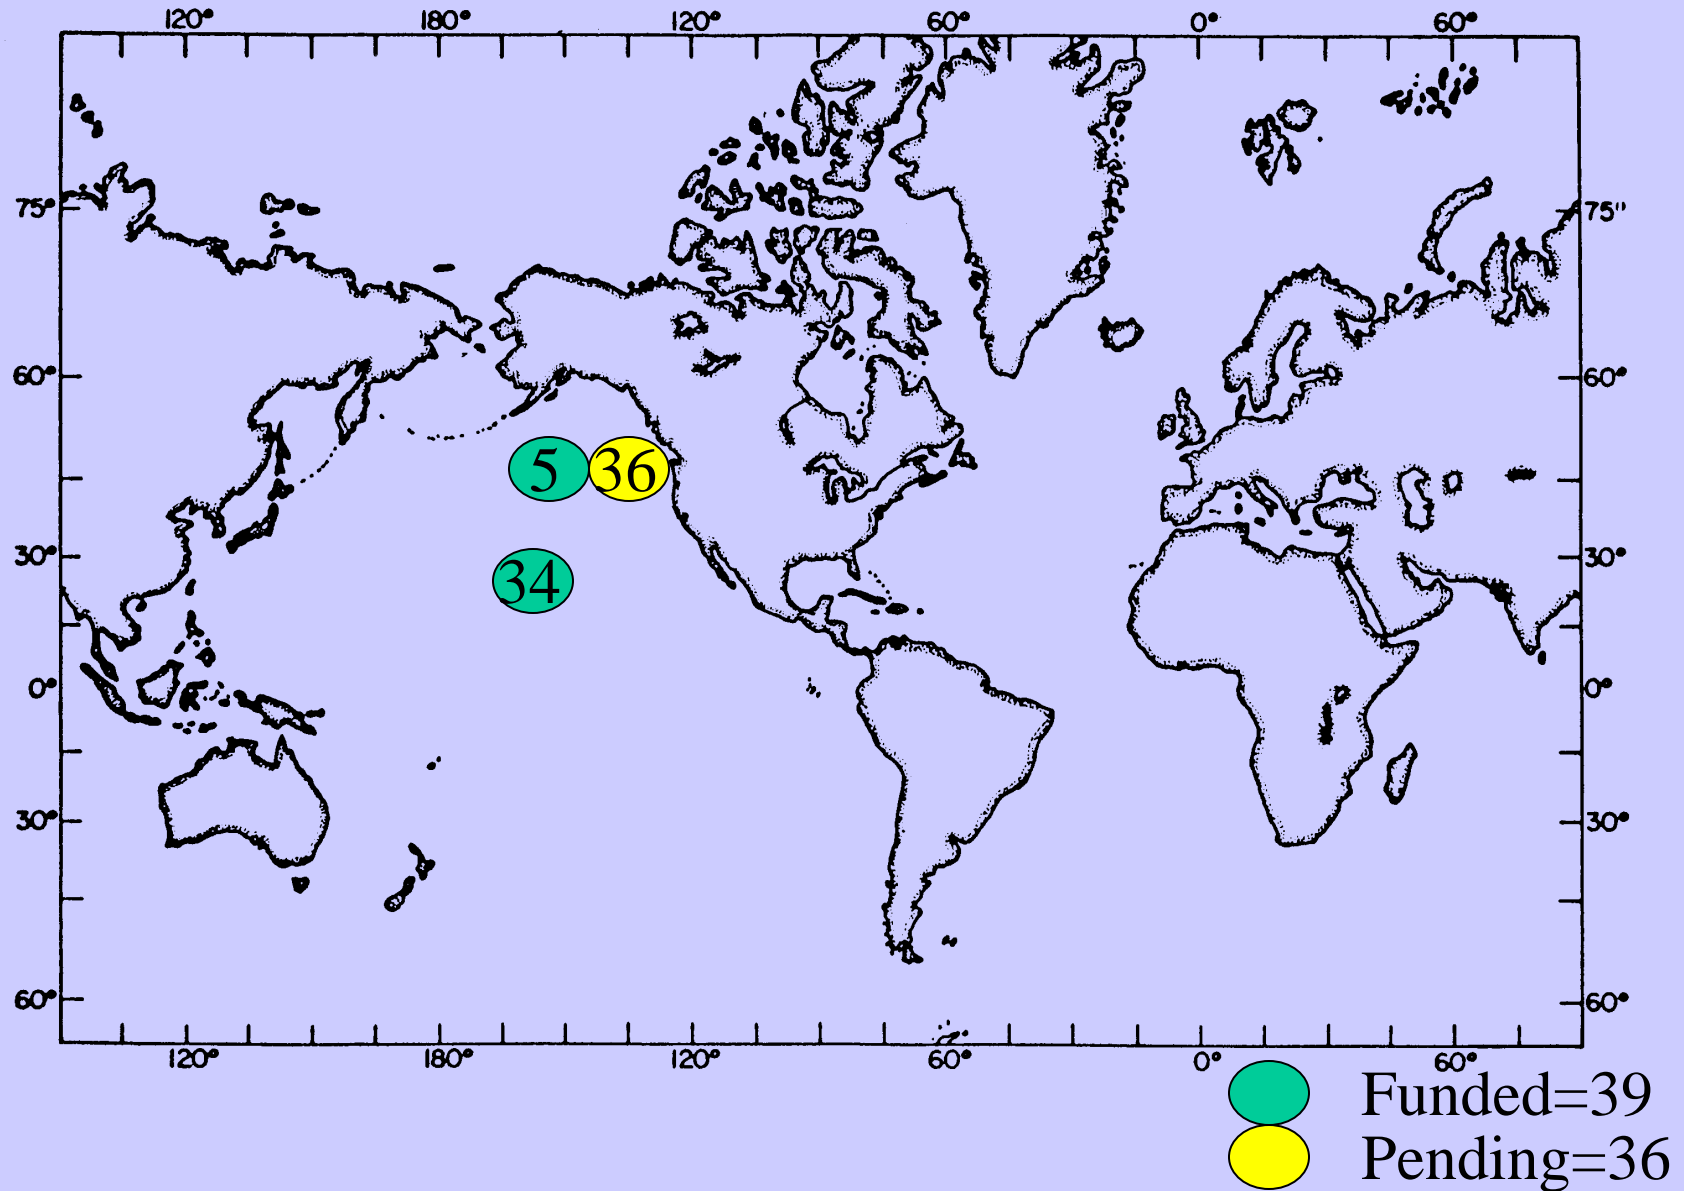

ALVIN Requests - 2006

JasonII, DSL-120 & Argo II Requests - 2006

ALVIN Requests – 2007 and beyond

● Pending=111
● Funded=69

ROV Requests – 2007 and beyond

<u>2006 Funded Programs:</u>			
Science Days			
AREA	ALVIN	ROV	DSL
			120
Off Hawaii		35	
NEPR	68		
JdF, Vanc. Is.	64	10	
Cal Coast		19	
Western Pac		24	
Western SP- Lau Basin		17	
	132	105	0
<u>2006 Pending Programs</u>			
AREA	ALVIN	ROV	DSL
			120
Galapogas	37		
NEPR	69	26	37
JdF	12	72	
MAR	4	32	
Antarctica			25
Western SP - Fiji		6	
	122	136	62

Area	ALVIN	ROV	DSL 120
<u>Funded Programs: 2007 and beyond</u>			
NEPR	29		
Off Hawaii		34	
JdF	38	5	
North Atlantic	2		
	69	39	0
<u>Pending Programs: 2007 and Beyond</u>			
NEPR	69		
JdF	42	36	
	111	36	0