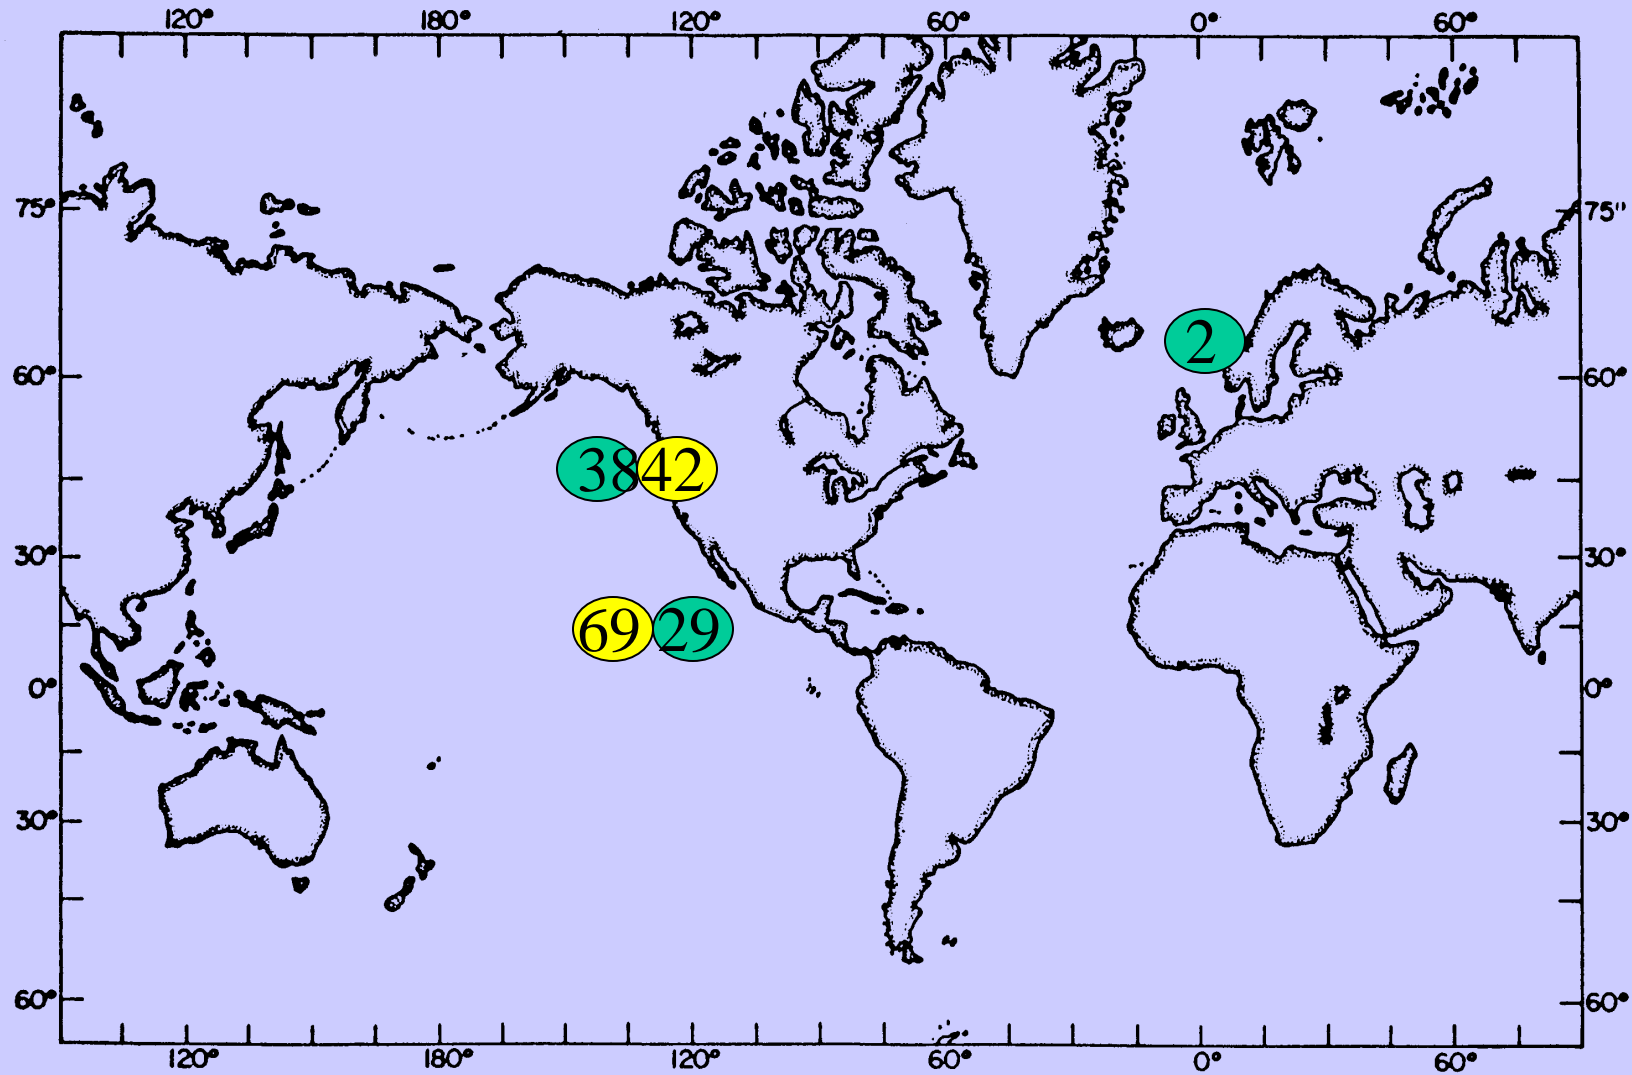

ALVIN Requests - 2006

JasonII, DSL-120 & Argo II Requests - 2006

ALVIN Requests – 2007 and beyond

● Pending=111
● Funded=69

ROV Requests – 2007 and beyond

<u>2006 Funded Programs:</u>			
Science Days			
AREA	ALVIN	ROV	DSL
			120
Off Hawaii		35	
NEPR	68		
JdF, Vanc. Is.	64	10	
Cal Coast		19	
Western Pac		24	
Western SP- Lau Basin		17	
	132	105	0
<u>2006 Pending Programs</u>			
AREA	ALVIN	ROV	DSL
			120
Galapogas	37		
NEPR	69	26	37
JdF	12	72	
MAR	4	32	
Antarctica			25
Western SP - Fiji		6	
	122	136	62

Area	ALVIN	ROV	DSL 120
<u>Funded Programs: 2007 and beyond</u>			
NEPR	29		
Off Hawaii		34	
JdF	38	5	
North Atlantic	2		
	69	39	0
<u>Pending Programs: 2007 and Beyond</u>			
NEPR	69		
JdF	42	36	
	111	36	0