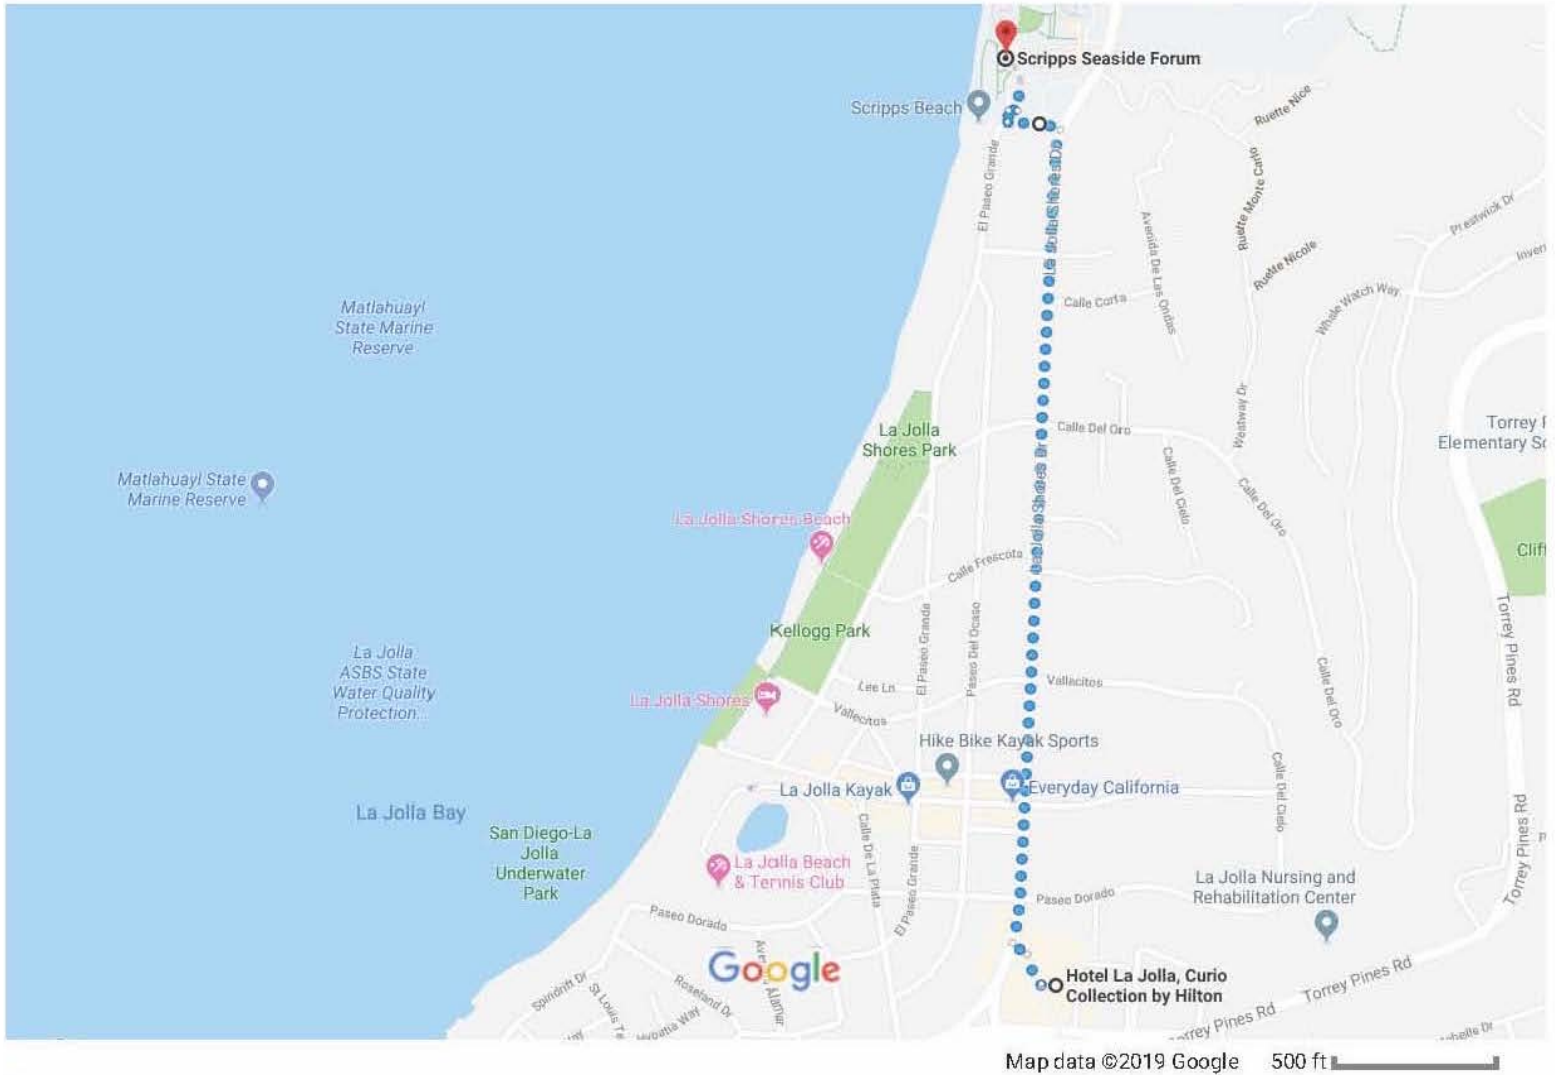

# Walking/Driving Directions from Hotel La Jolla (7955 La Jolla Shores Drive) to Scripps Seaside Forum (8610 Kennel Way)

\*Drive: 1.0 mile, 4 minutes.

\*Walk: 1.0 mile, 19 minutes.

## DIRECTIONS

- 1) Turn right onto La Jolla Shores Drive.
- 2) After 0.8 miles, turn left onto El Paseo Grande.
- 3) Turn right onto Kennel Way.
- 4) Destination will be on the left. 8610 Kennel Way, Scripps Seaside Forum.