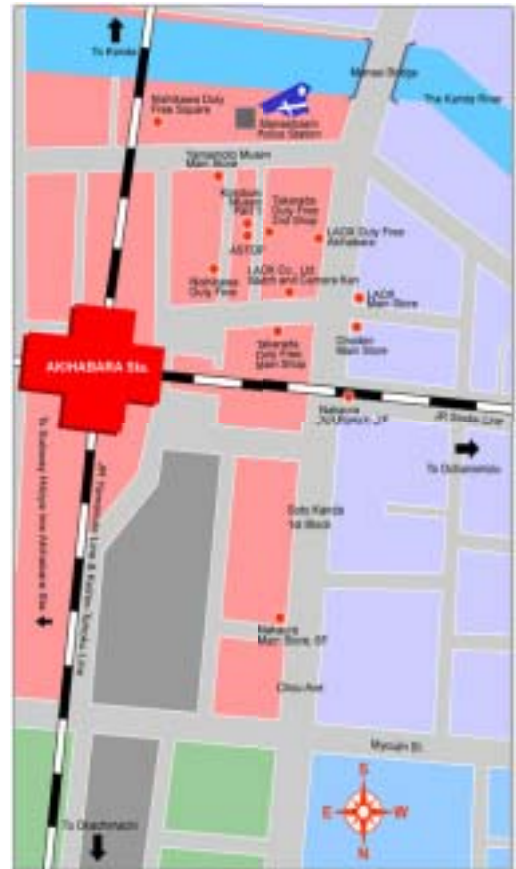

3. Asakusa Line connects with the "Keikyu Line" directly. (No need to change the train.)

Goju no tou tower / Sensoji Temple

Kaminari mon / Sensoji Temple / Asakusa

Nakamise arcade / Sensoji Temple

Hanayashiki Amusement park / Asakusa

from Akihabara

1. Take a train for **ISOGO** or **OFUNA** (not for Yokohama), **Keihin-Tohoku Line-Negishi Line, JR EAST Lines**.
2. The fare is **540yen** and it takes about **45min. (15 stops)**

Shops in Akihabara Electronic Town (& some electronic junk shops)