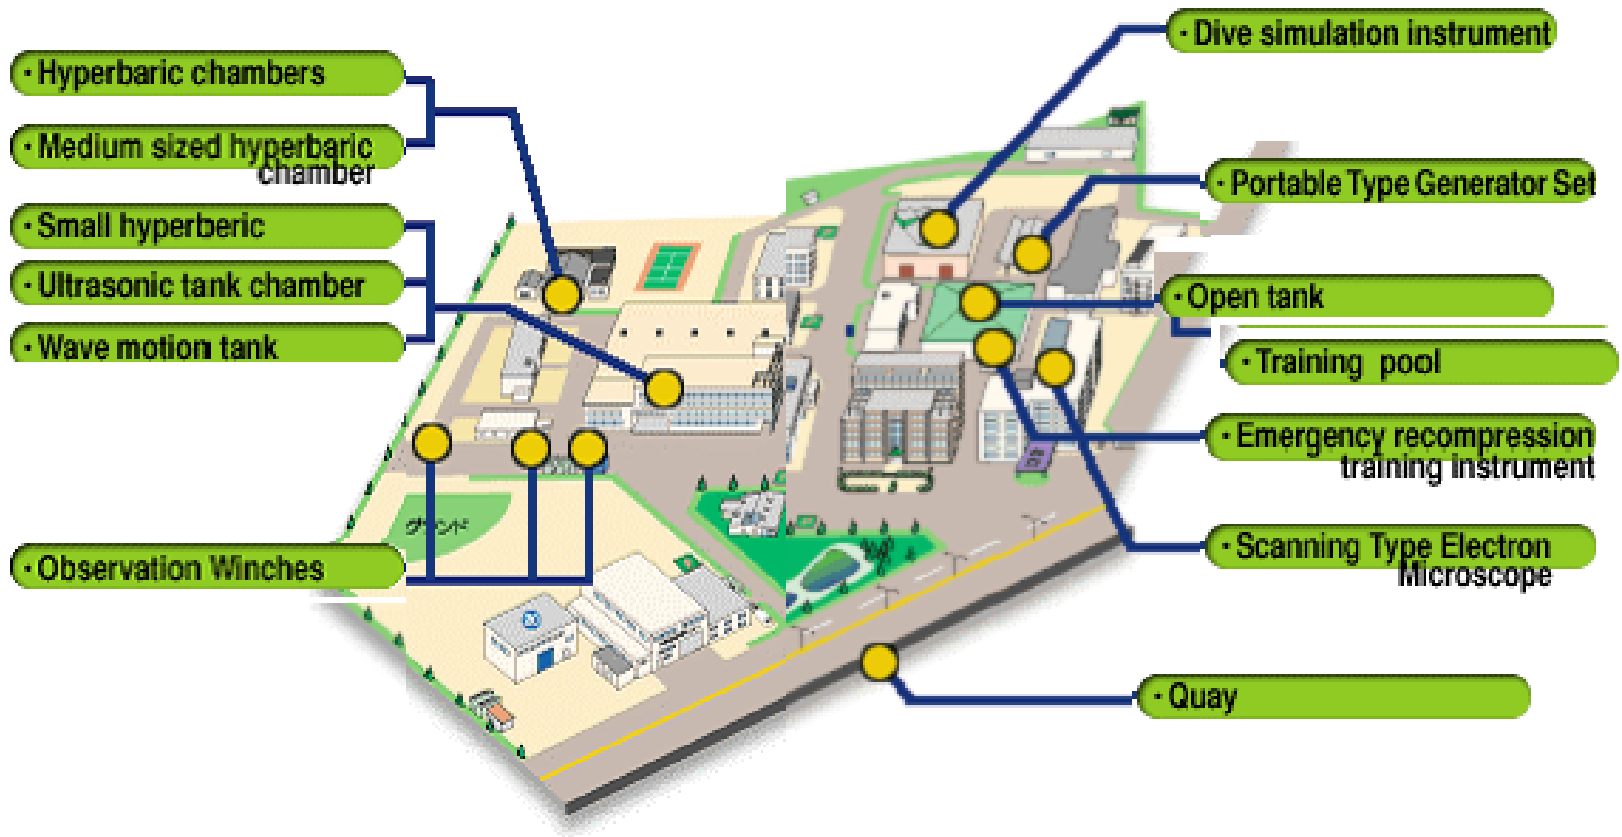

JAMSTEC

YOKOSUKA Headquarters: